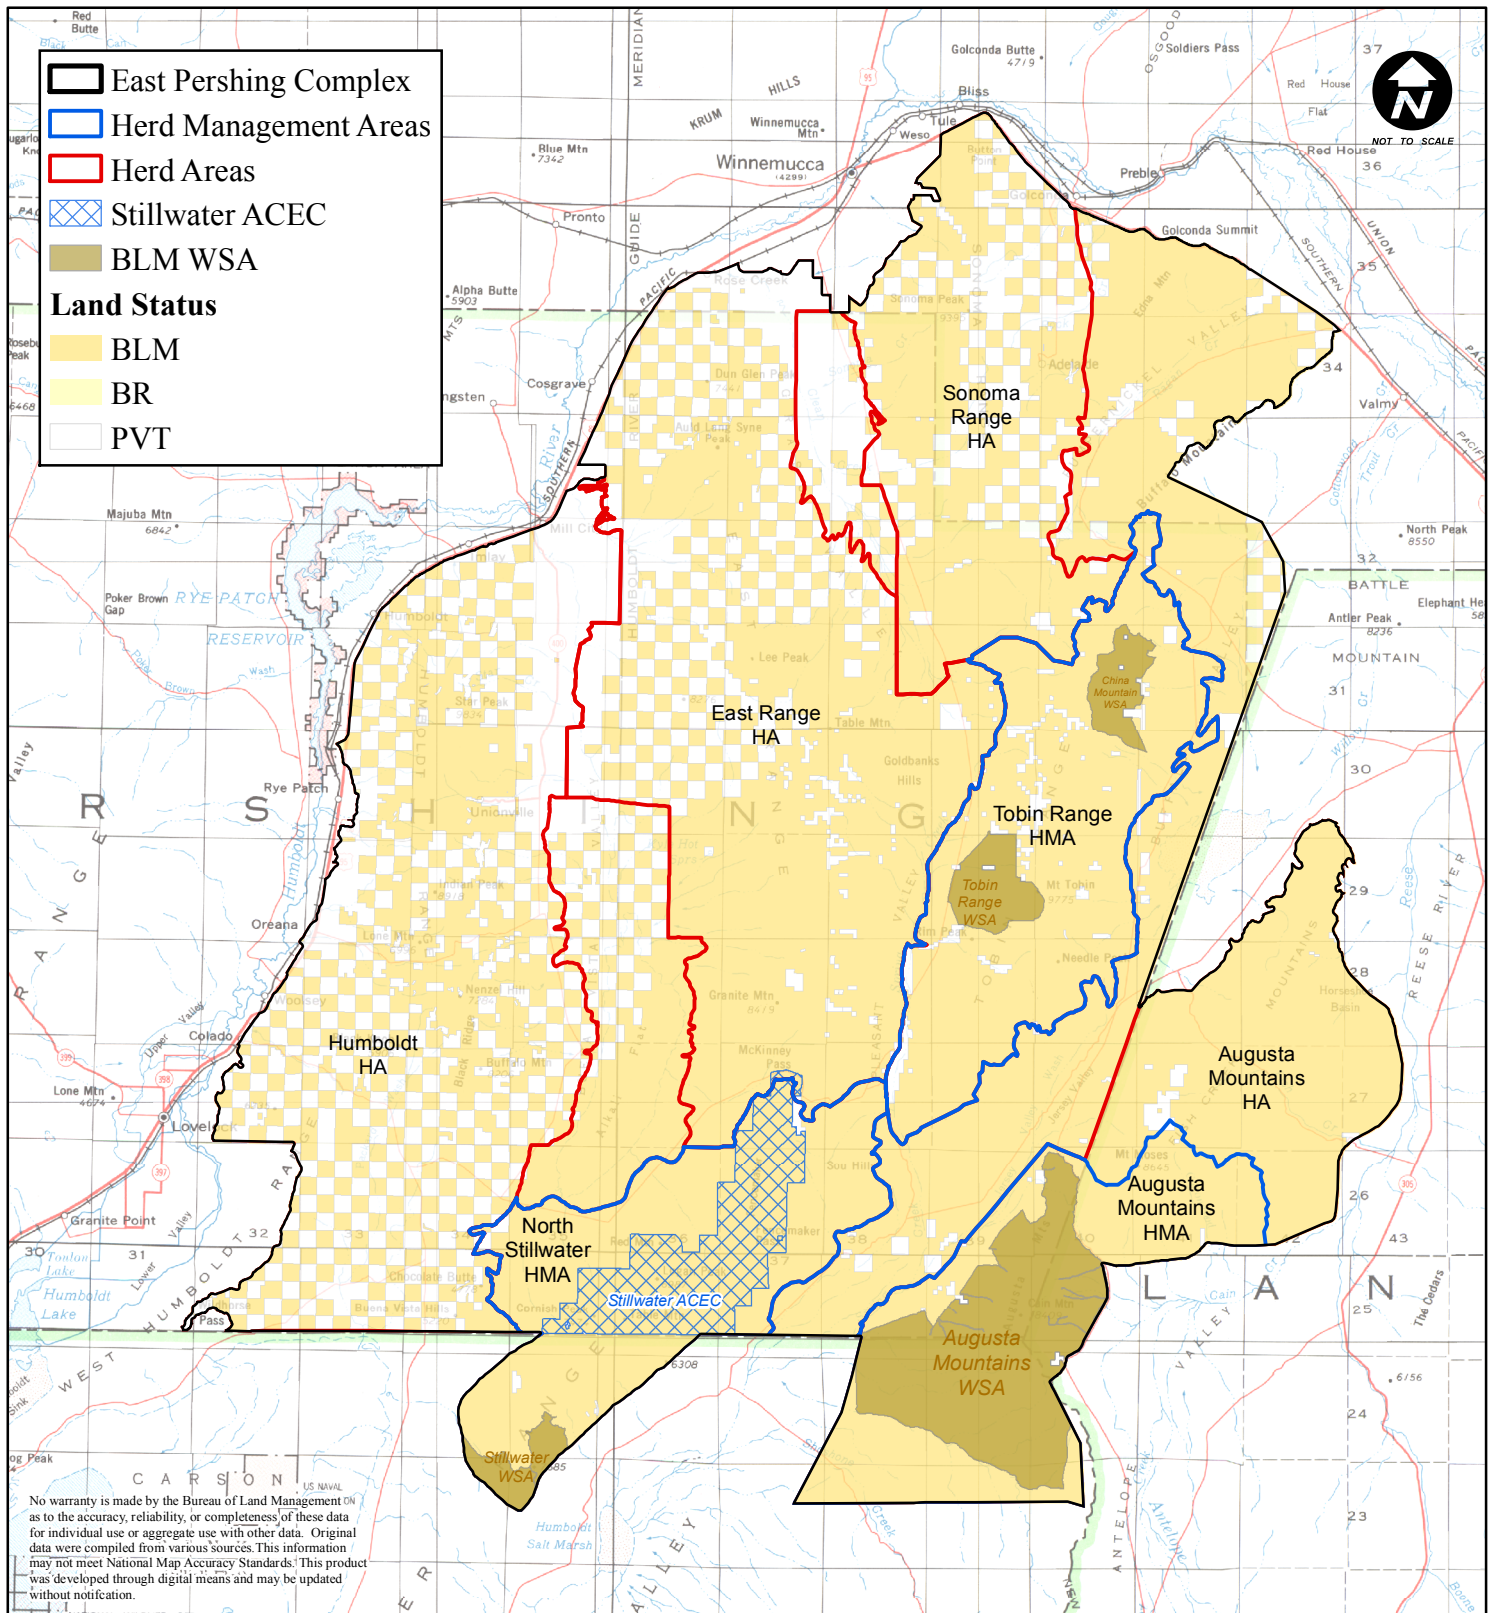

# East Pershing Complex

## Figure 1

  
**Winnemucca District**  
 Bureau of Land Management  
 5100 E. Winnemucca Blvd  
 Winnemucca, NV. 89445

Quad Name: Winnemucca,  
 Lovelock, Millet, Reno, NV  
 USGS 250k DRG  
 1:700,000  
  
 Date: 4/10/2017