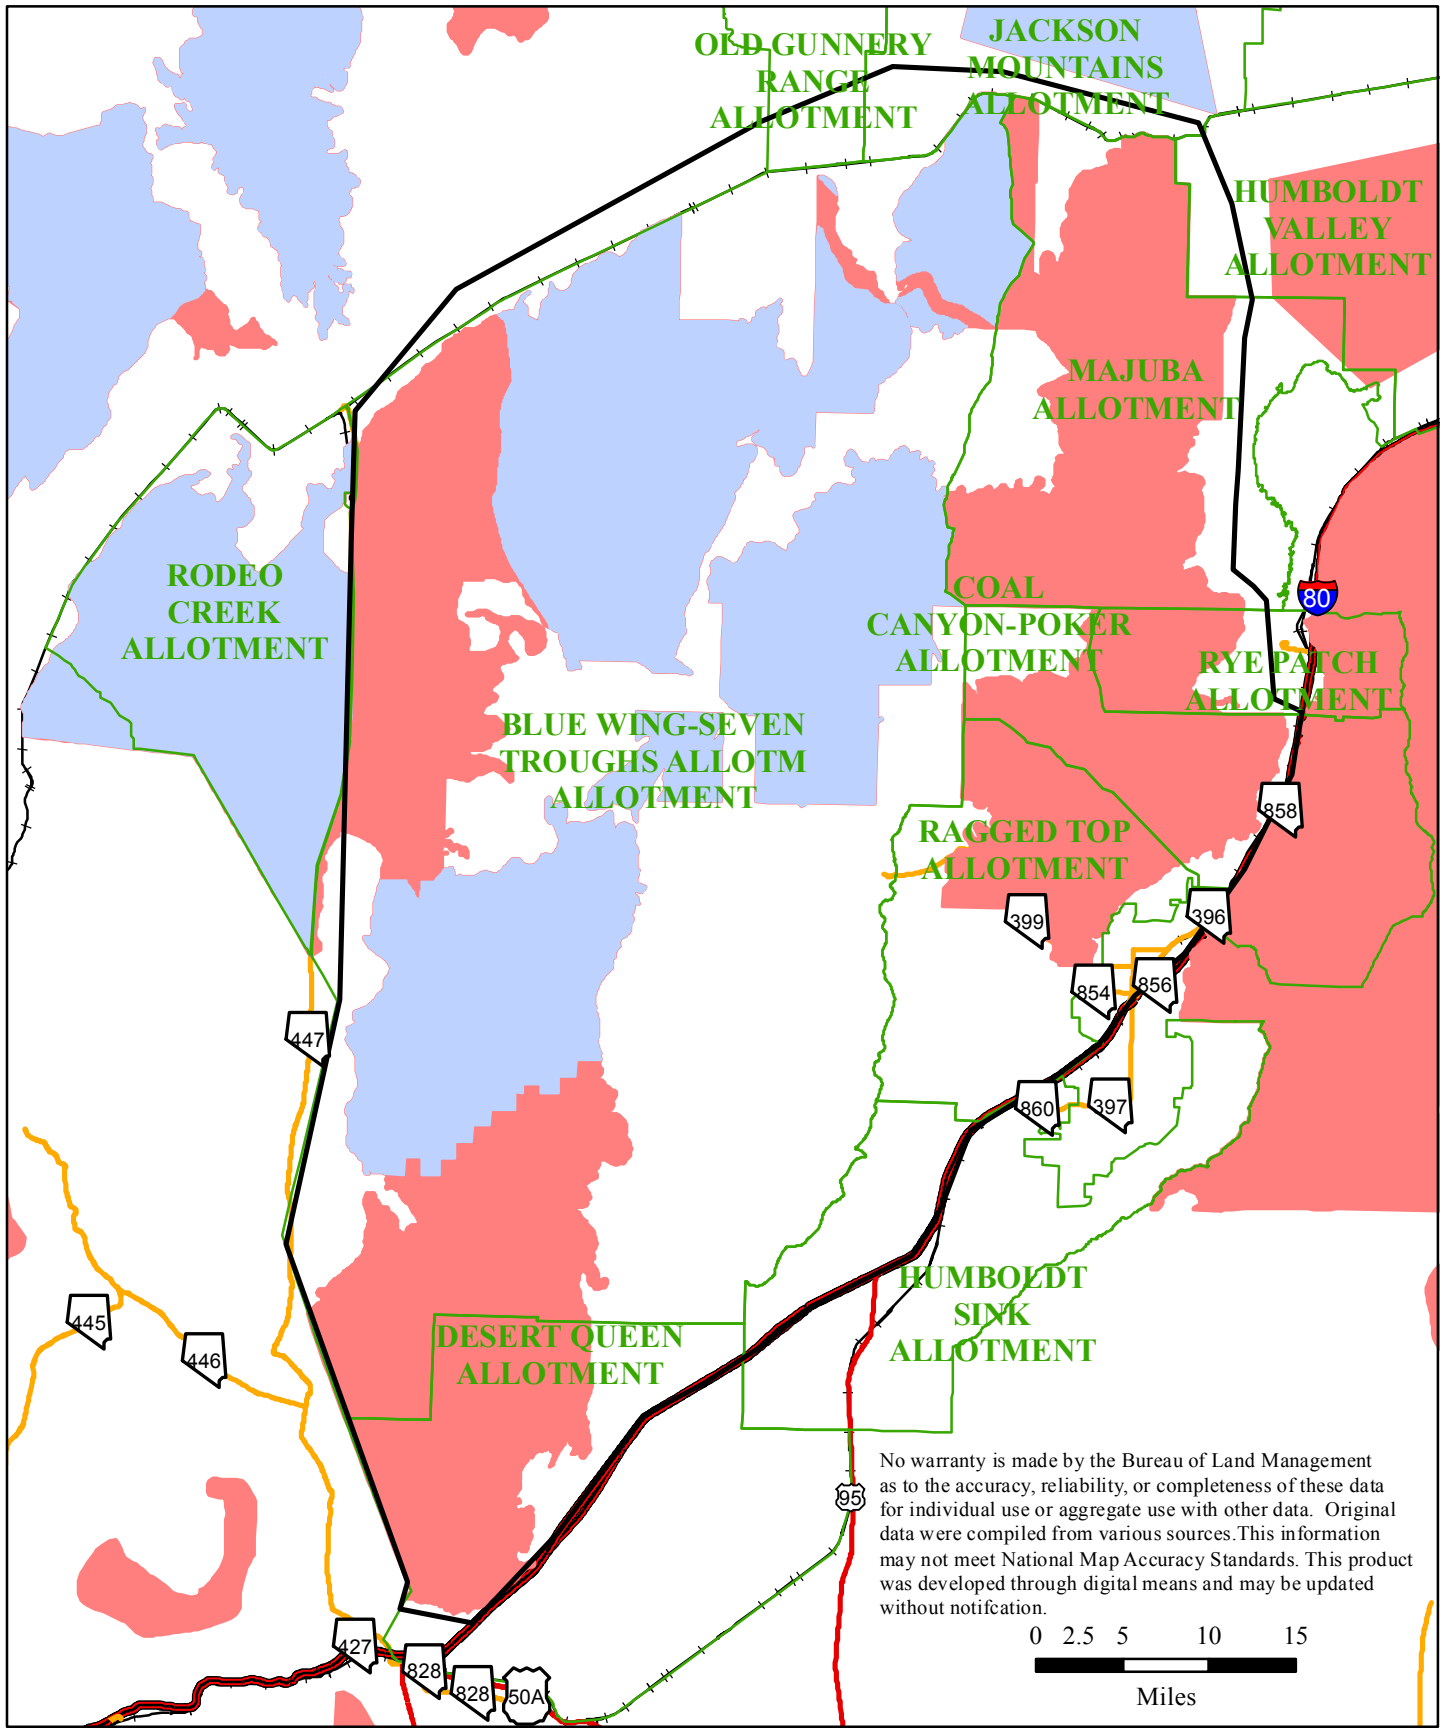

**Figure 4. Grazing Allotments within the Blue Wing Complex**

No warranty is made by the Bureau of Land Management as to the accuracy, reliability, or completeness of these data for individual use or aggregate use with other data. Original data were compiled from various sources. This information may not meet National Map Accuracy Standards. This product was developed through digital means and may be updated without notification.

  
**Winnemucca District**  
 Bureau of Land Management  
 5100 E. Winnemucca Blvd  
 Winnemucca, NV. 89445

-  Gather Area Boundary
-  Grazing Allotments
-  HMAs
-  Herd Areas
-  Interstate
-  US Highway
-  State Route
-  Railroad