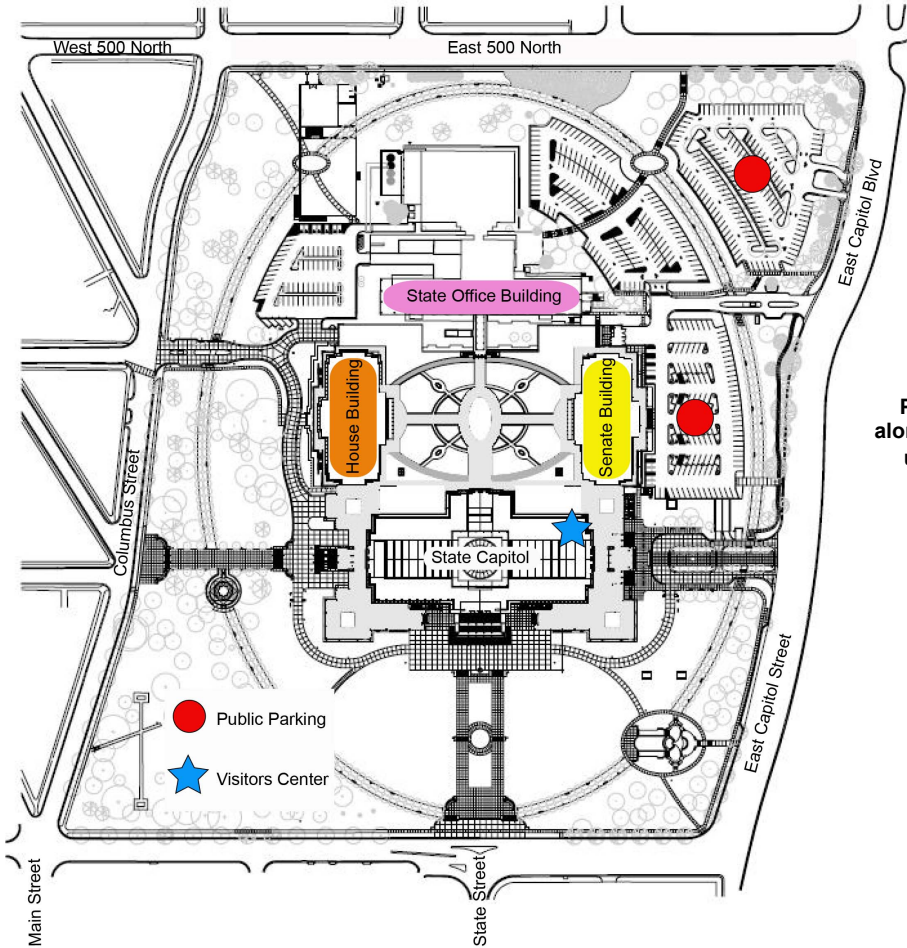

# UTAH STATE CAPITOL COMPLEX EAST SENATE BUILDING LEVEL 1

# UTAH STATE CAPITOL COMPLEX WEST HOUSE BUILDING LEVEL 0 (BASEMENT)

# UTAH STATE CAPITOL COMPLEX PARKING

Parking permitted  
along surround streets  
unless otherwise  
marked