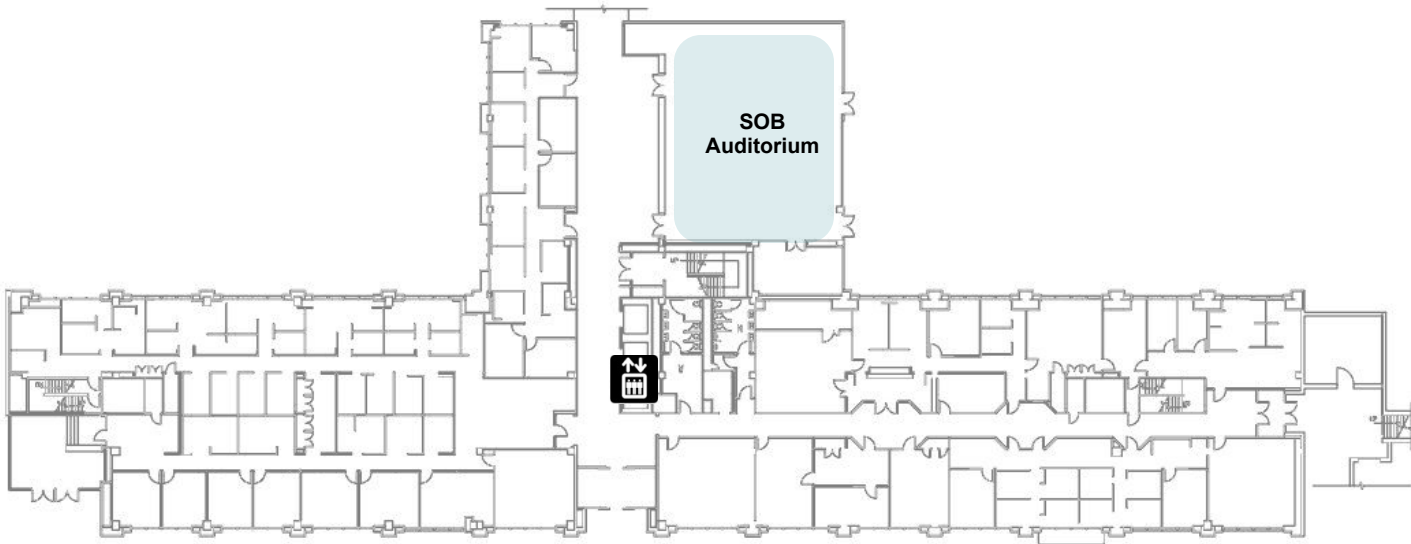

UTAH STATE CAPITOL COMPLEX STATE OFFICE BUILDING LEVEL 1