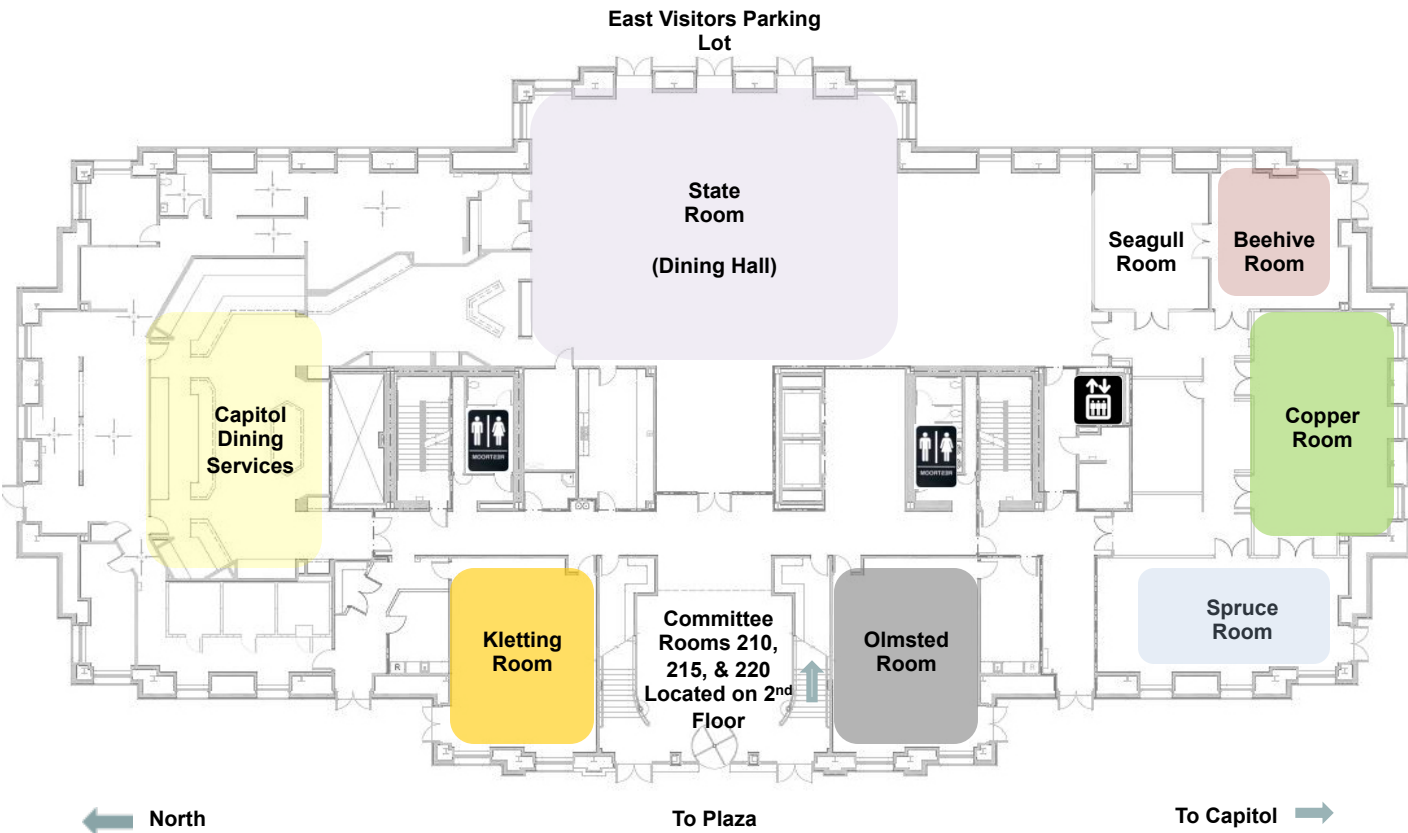

# UTAH STATE CAPITOL COMPLEX EAST SENATE BUILDING LEVEL 1

# UTAH STATE CAPITOL COMPLEX WEST HOUSE BUILDING LEVEL 0 (BASEMENT)