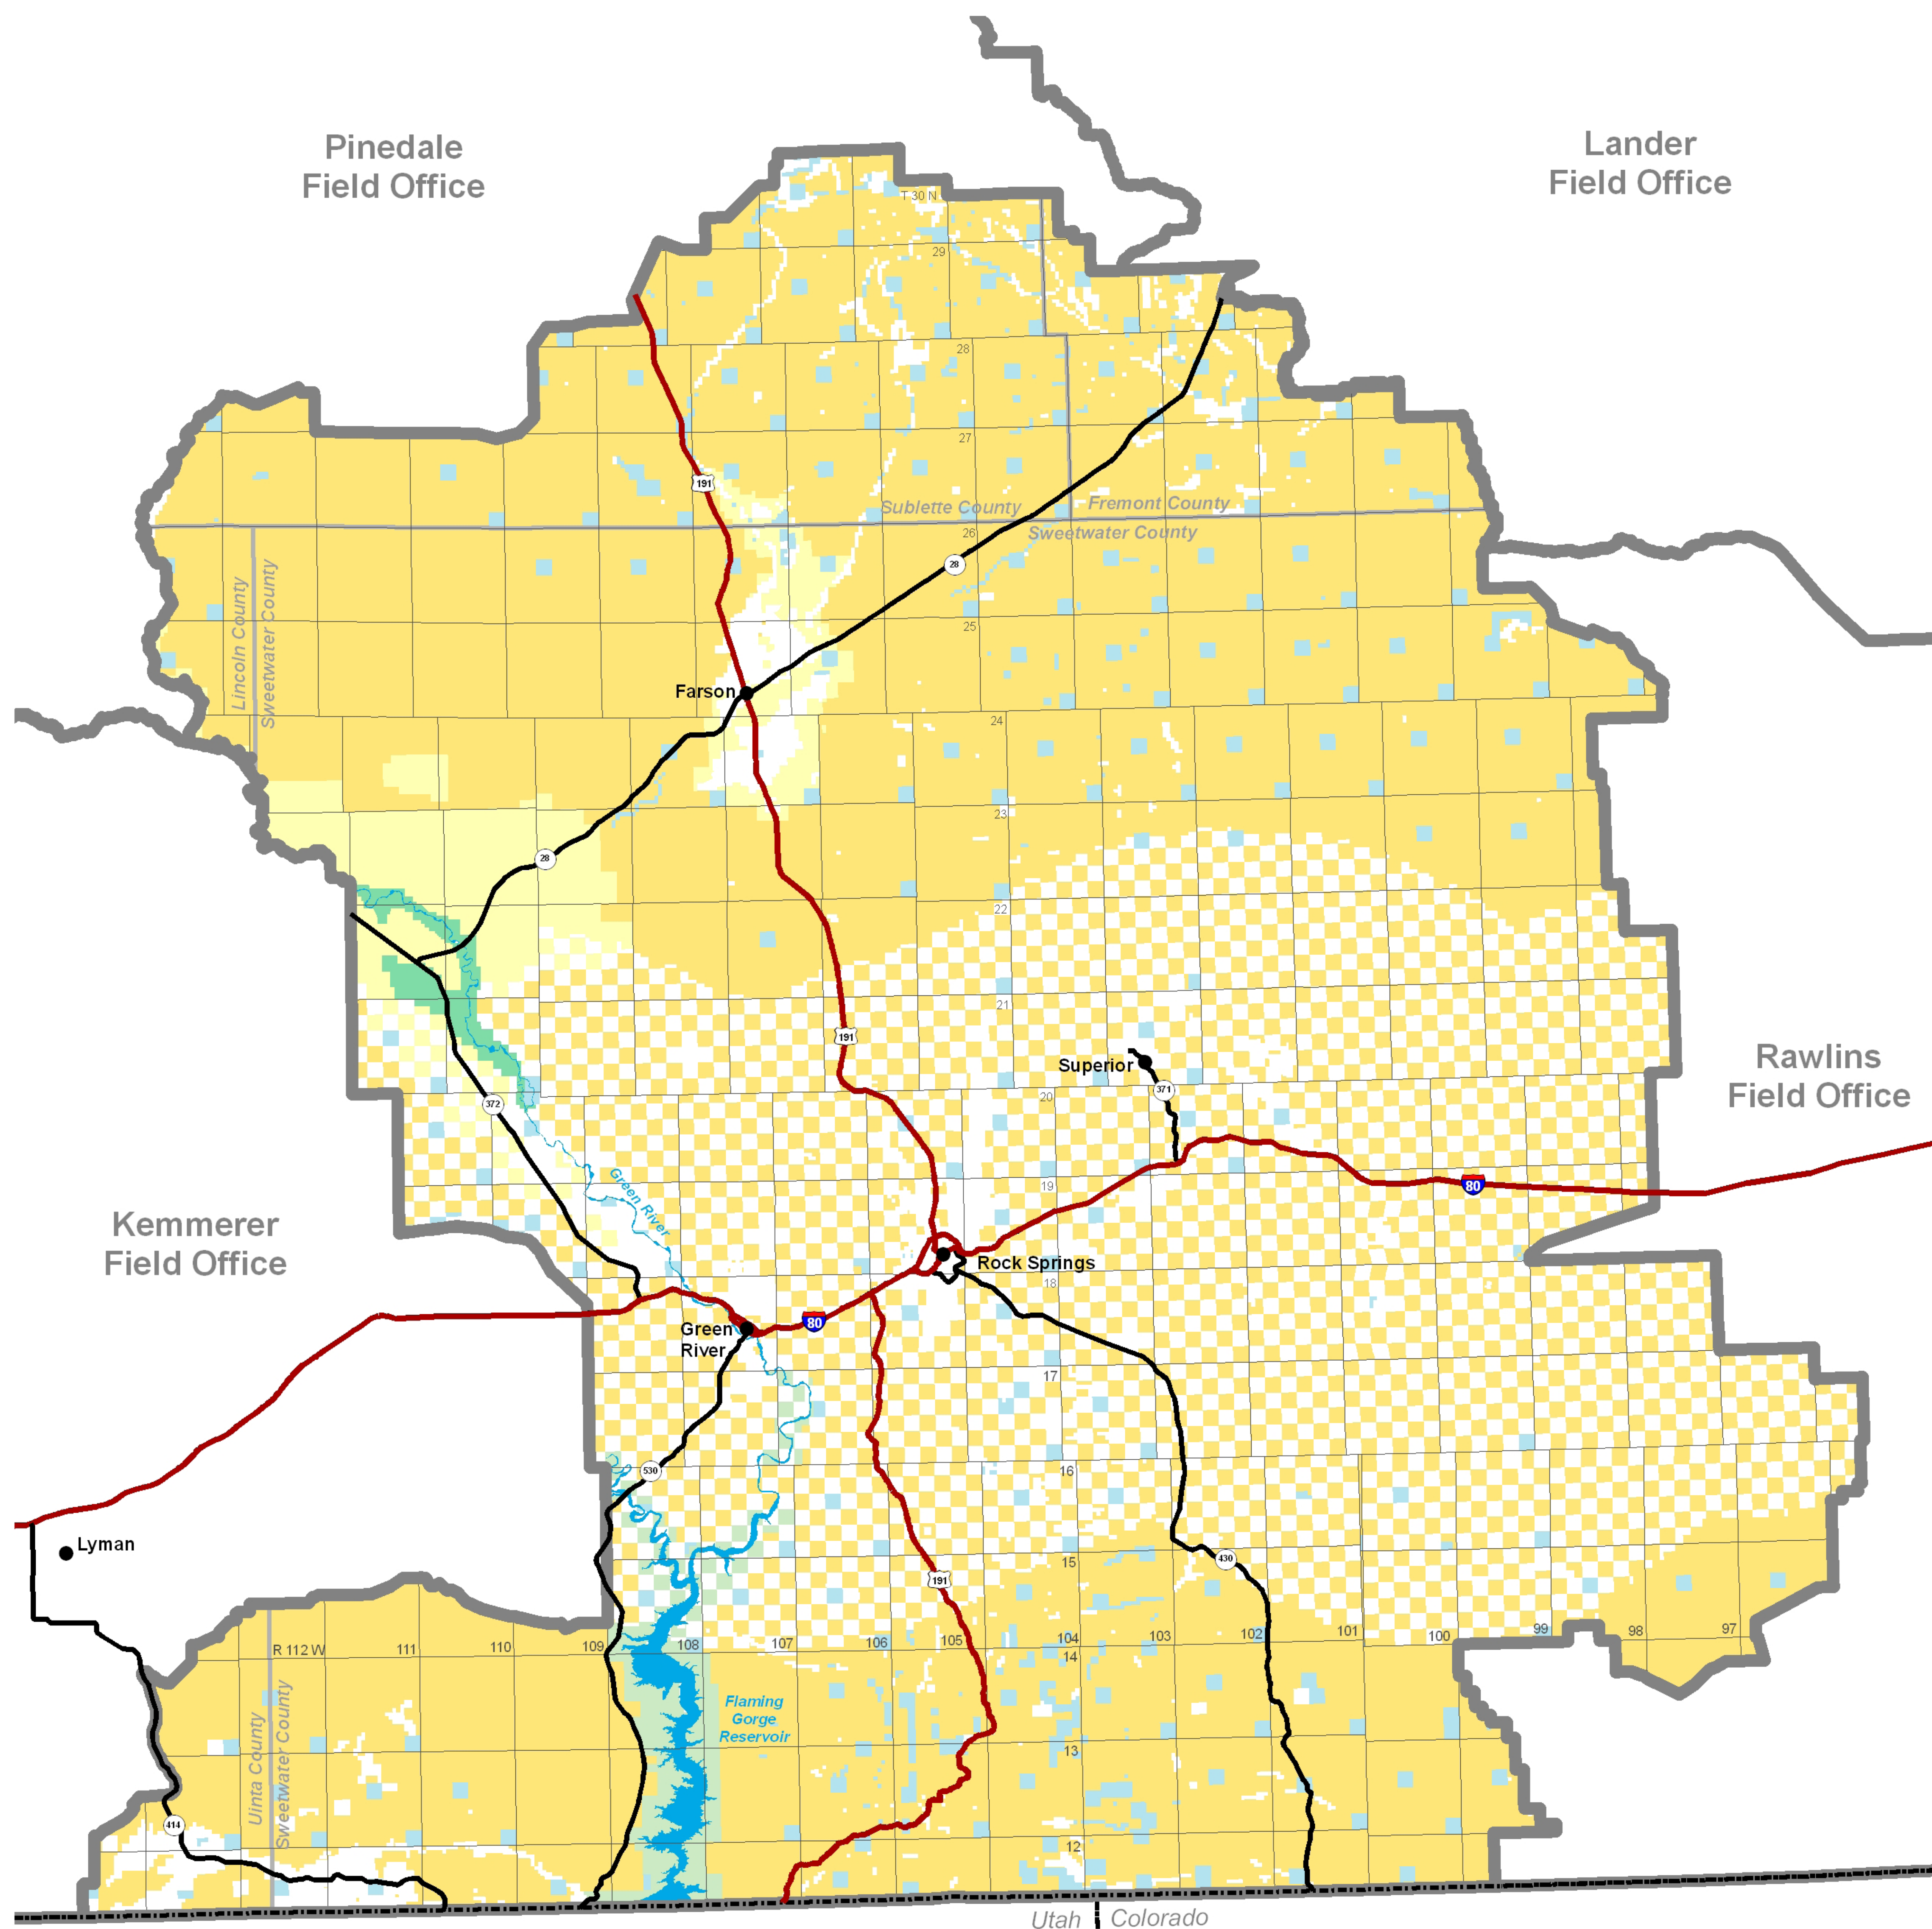

Rock Springs Field Office and Surface Ownership

Rock Springs Resource Management Plan and EIS

Utah | Colorado

Surface Ownership

- Bureau of Land Management
- Bureau of Reclamation
- Fish & Wildlife Service
- Forest Service
- Private
- State

No warranty is made by the Bureau of Land Management for use of the data for purposes not intended by BLM