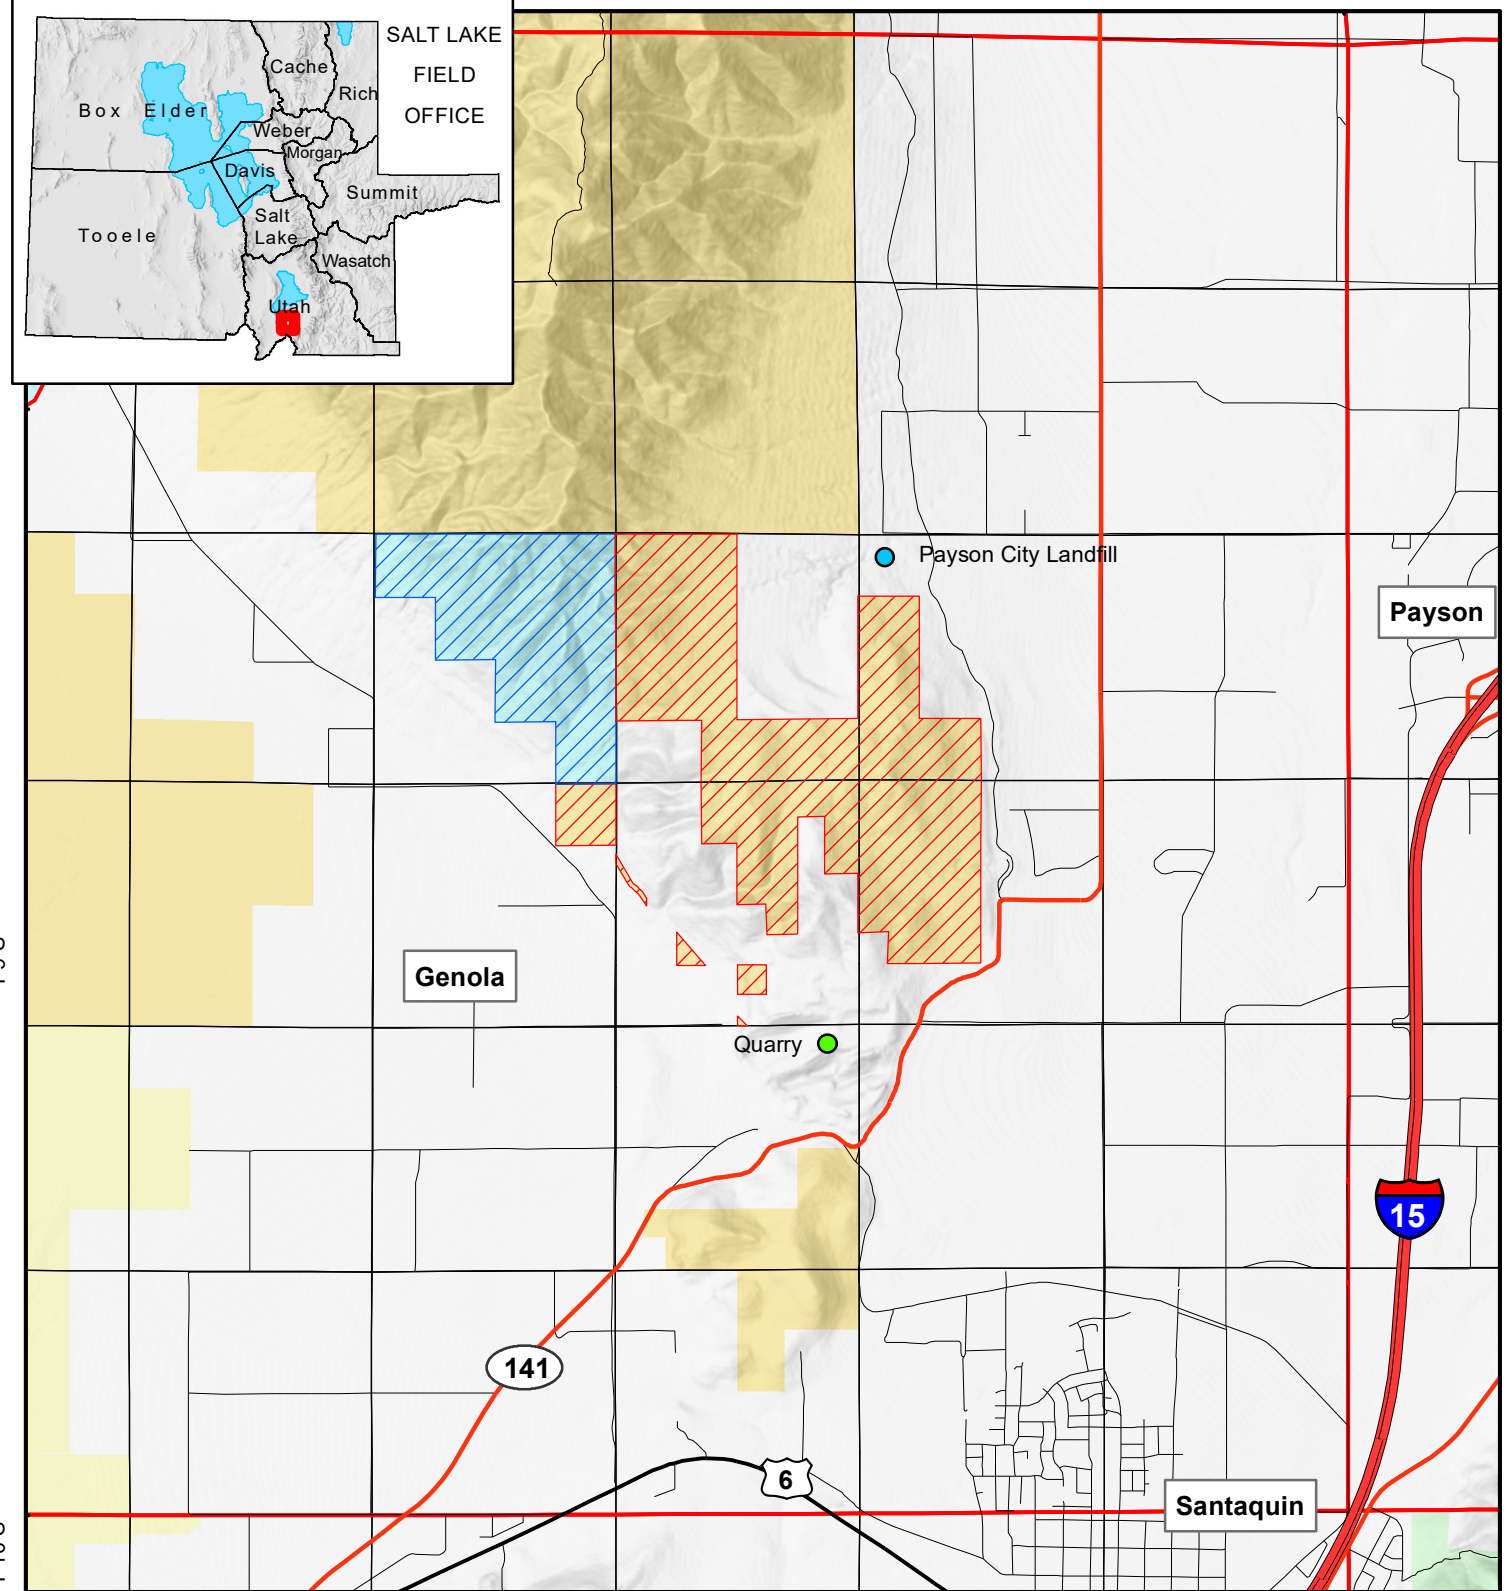

# Temporary Public Safety Target Shooting Restriction Area on West Mountain

BUREAU OF LAND MANAGEMENT  
SALT LAKE FIELD OFFICE

R 1 E

R 2 E

- |                             |                       |
|-----------------------------|-----------------------|
| <b>Shooting Restriction</b> | Bureau of Reclamation |
| BLM 962 acres               | Private               |
| STATE 408 acres             | State                 |
| <b>Land Status</b>          | USFS                  |
| BLM                         |                       |

August 2024  
No warranty is made by the Bureau of Land Management as to the accuracy, reliability, or completeness of these data for individual use or aggregate use with other data.