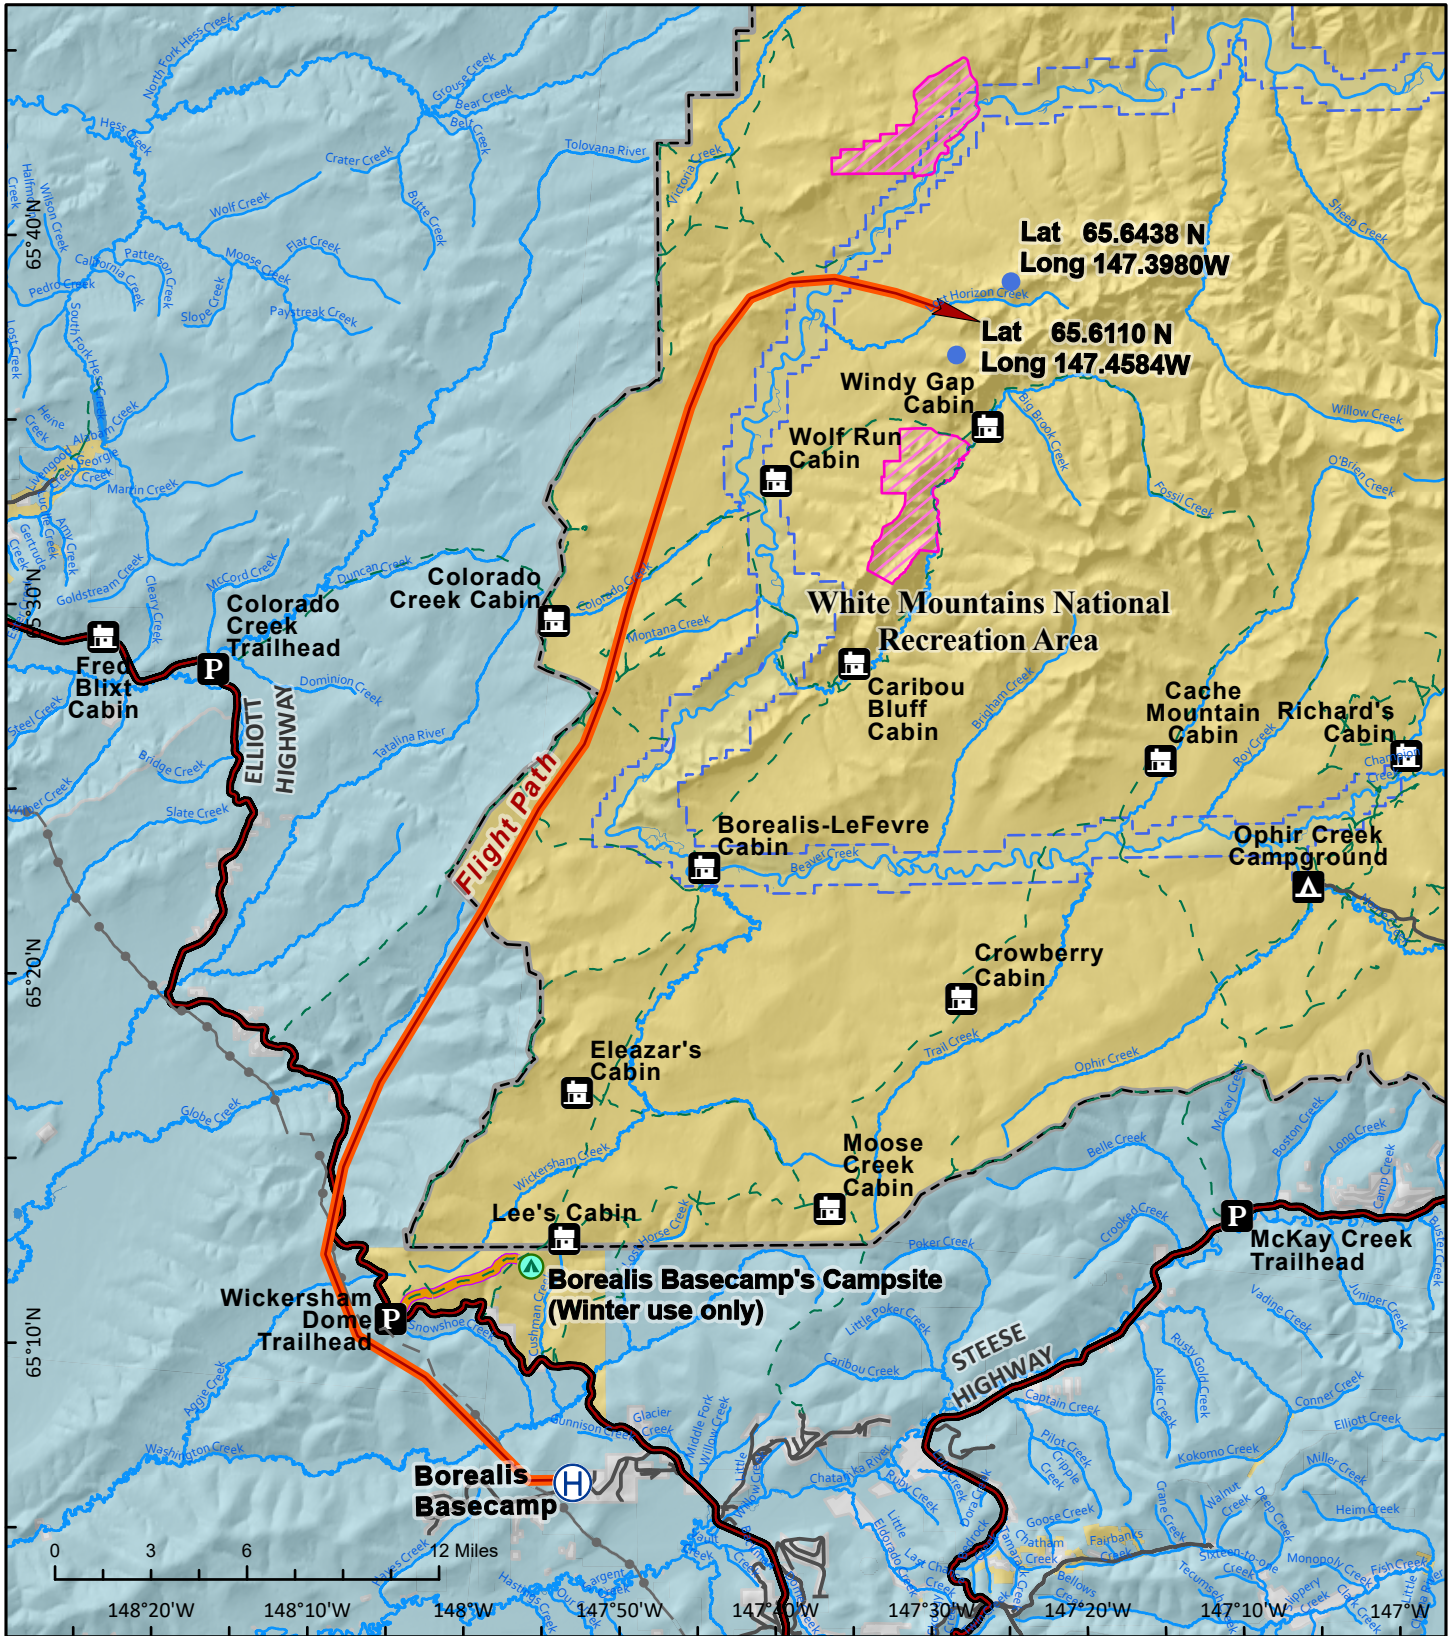

Borealis Basecamp guided tour proposal

U.S. DEPARTMENT OF THE INTERIOR | BUREAU OF LAND MANAGEMENT | ALASKA | WHITE MOUNTAINS NATIONAL RECREATION AREA

7/24/2024

- RNAs - Research Natural Areas
- HelioBase
- Landing Zone
- BBC's Campsite
- Flight Path
- Trail used by BBC
- Bureau of Land Management
- State
- Private
- Water