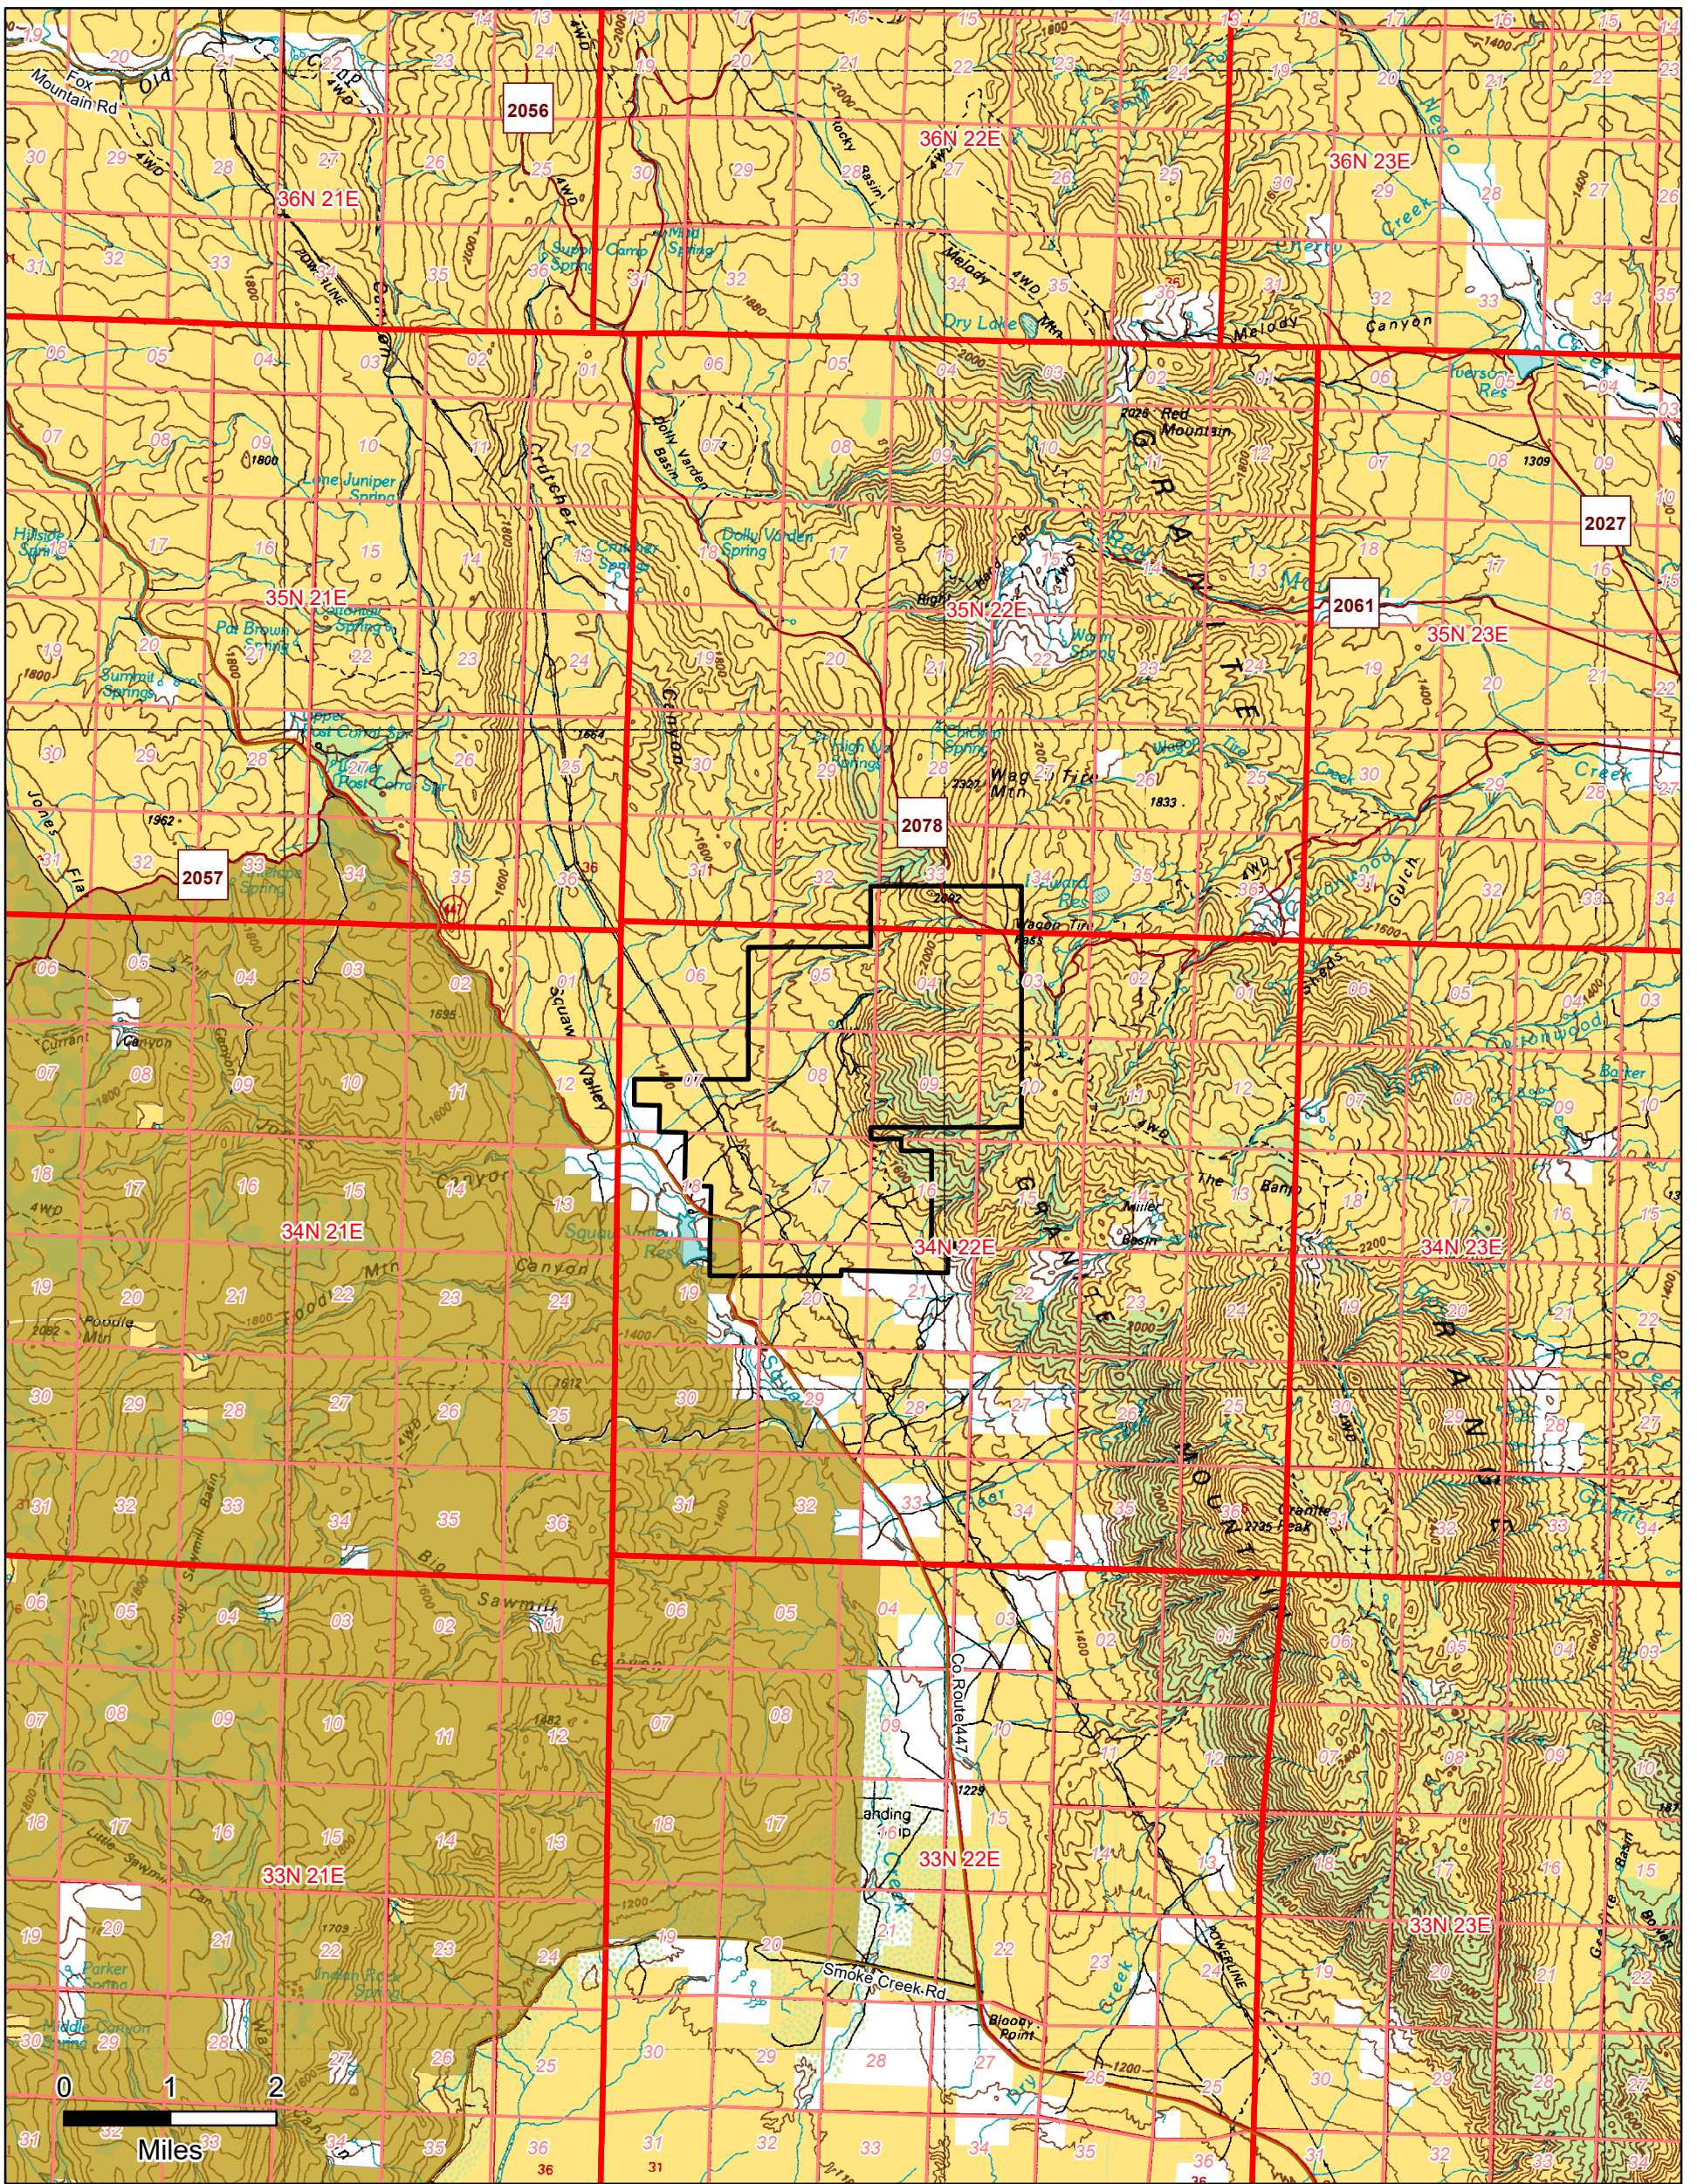

Mountain View Exploration Plan - Land Status 100K

Winnemucca District
Bureau of Land Management
5100 E. Winnemucca Blvd
Winnemucca, NV. 89445
1/19/2022

Gerlach, NV
USGS 100k Quadrangles
T. 34 N., R. 22 E., sec. 3, 4, 5, 6, 7, 8, 9, 10, 16, 17, 18, 19, 20, & 21
T. 35 N., R. 22 E., sec. 33 & 34

Land Status	Project Boundary
BLM	County Road
PVT	BLM System Road
Township	Other Road
Section	

No warranty is made by the Bureau of Land Management as to the accuracy, reliability, or completeness of these data for individual use or aggregate use with other data. Original data were compiled from various sources. This information may not meet National Map Accuracy Standards. This product was developed through digital means and may be updated without notification.