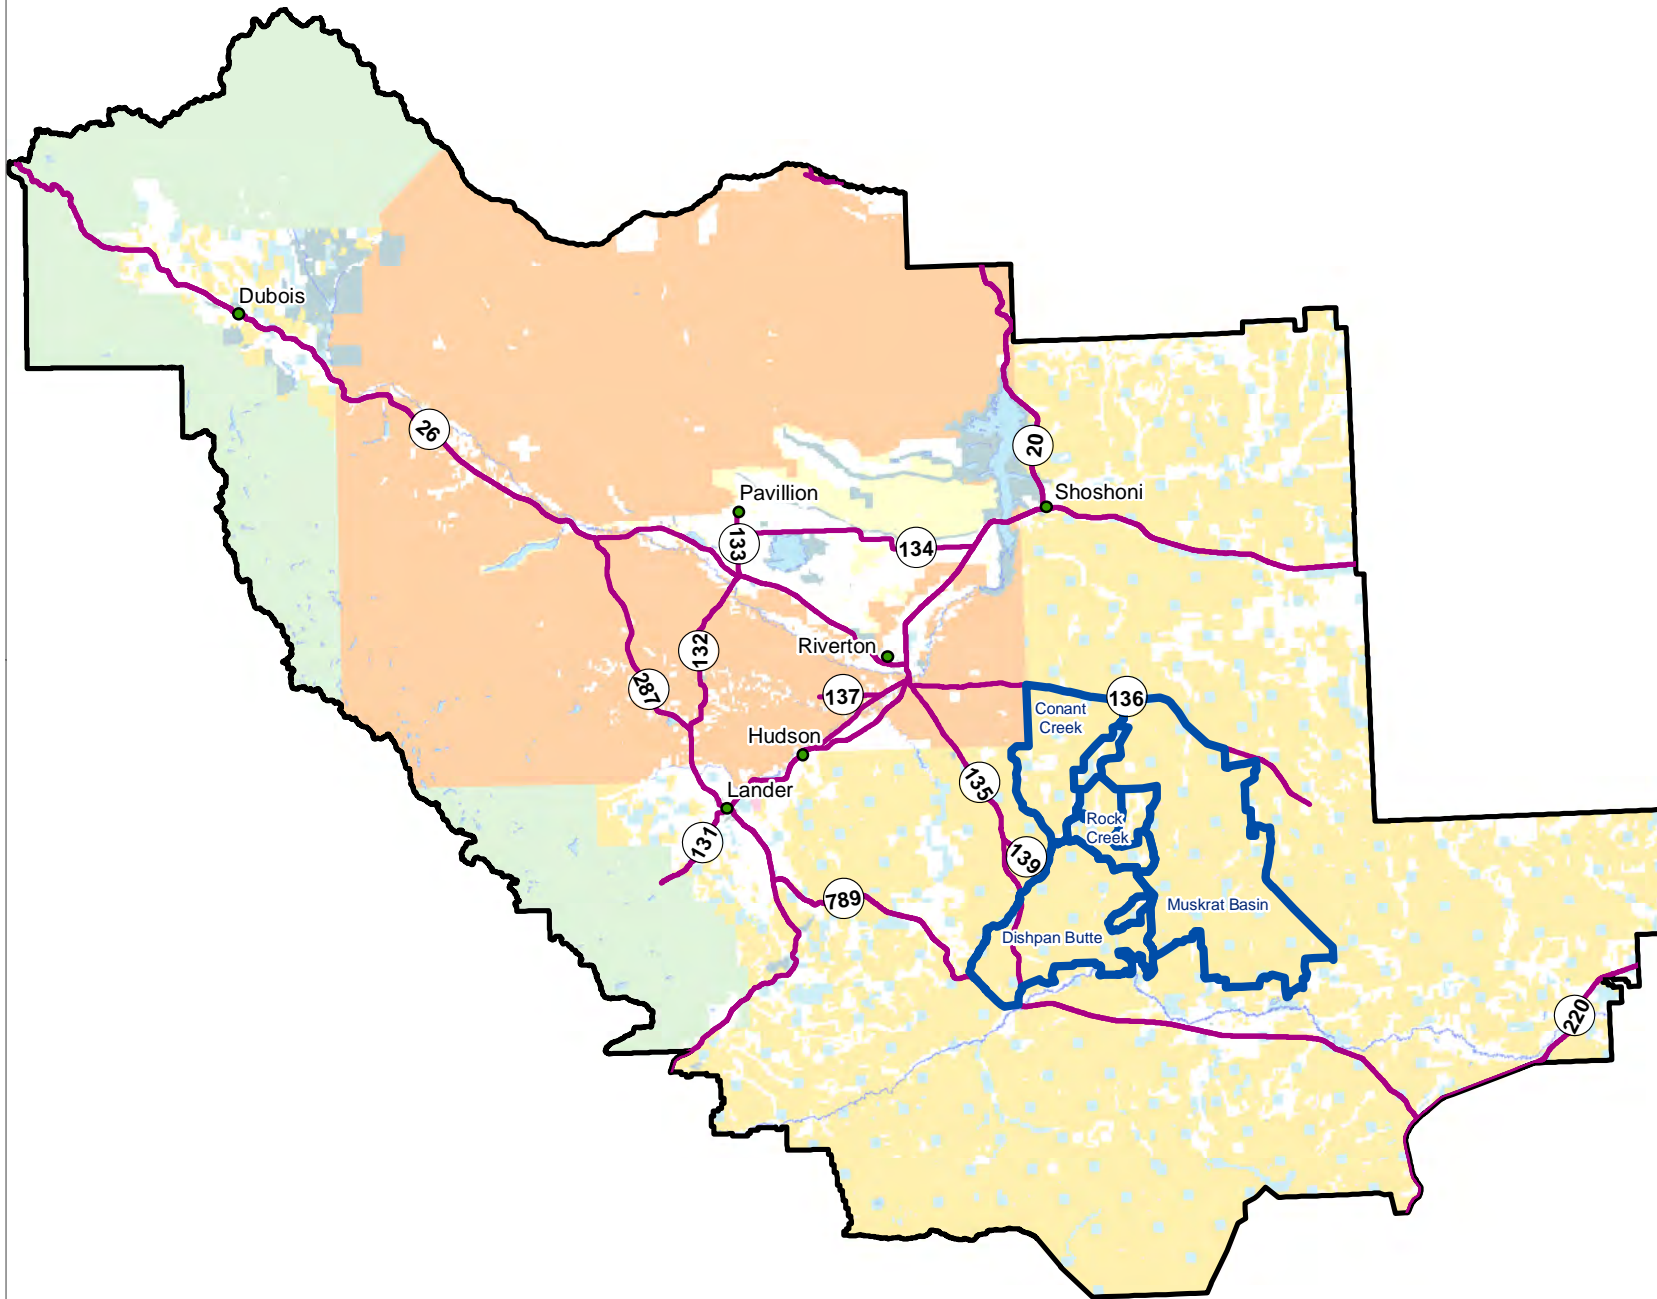

North Lander Complex of Wild Horse Herd Management Areas Project Locator

- Highways
 - North Lander Complex
 - Lander Field Office Boundary
- SURFACE**
- Wind River Indian Reservation Tribal Lands
 - Bureau of Land Management
 - Bureau of Reclamation
 - Department of Defense
 - Forest Service
 - Local Government
 - Private
 - State
 - Wyoming State Parks & Historic Sites
 - Wyoming Game & Fish Dept.
 - Water

Date: 3/7/2018

No warranty is made by the Bureau of Land Management (BLM) for use of the data for purposes not intended by BLM.