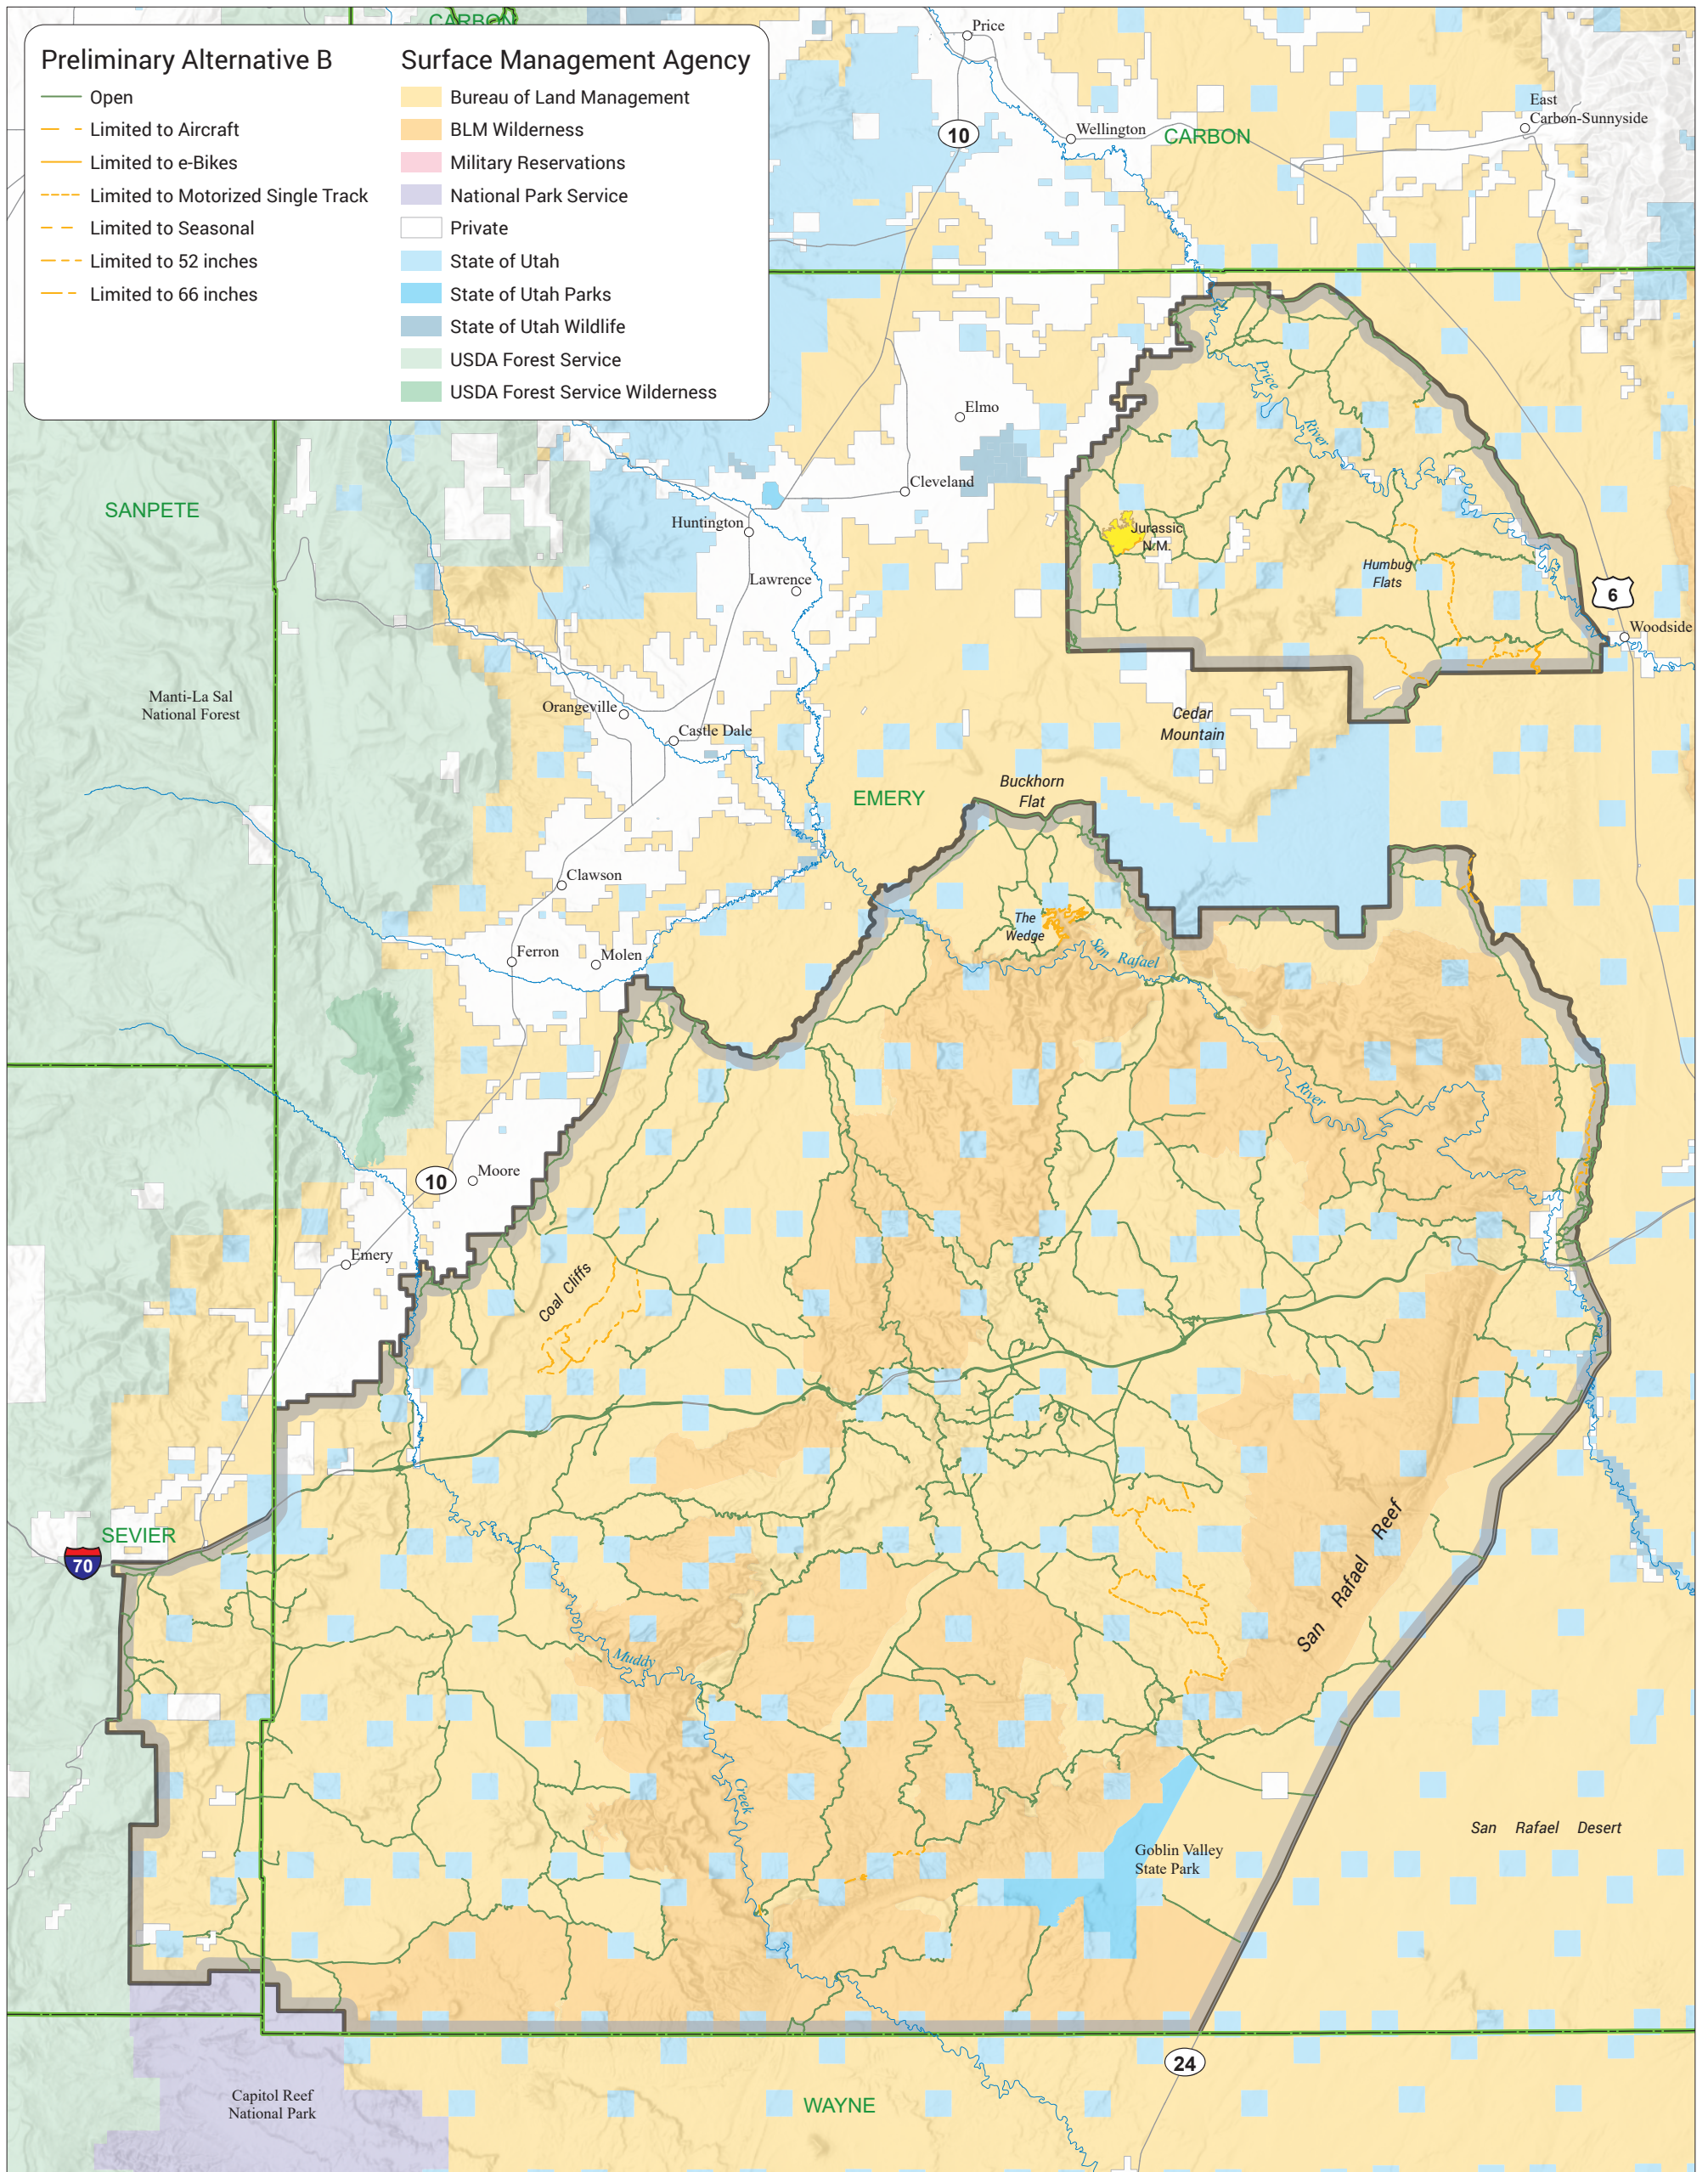

## Preliminary Alternative Route Network

2/22/2024

0 5 Miles

No warranty is made by the Bureau of Land Management as to the accuracy, reliability, or completeness of these data for individual use or aggregate use with other data.

# San Rafael Swell Travel Management Plan

Bureau of Land Management, Utah  
Price Field Office  
125 South 600 West  
Price, UT 84501