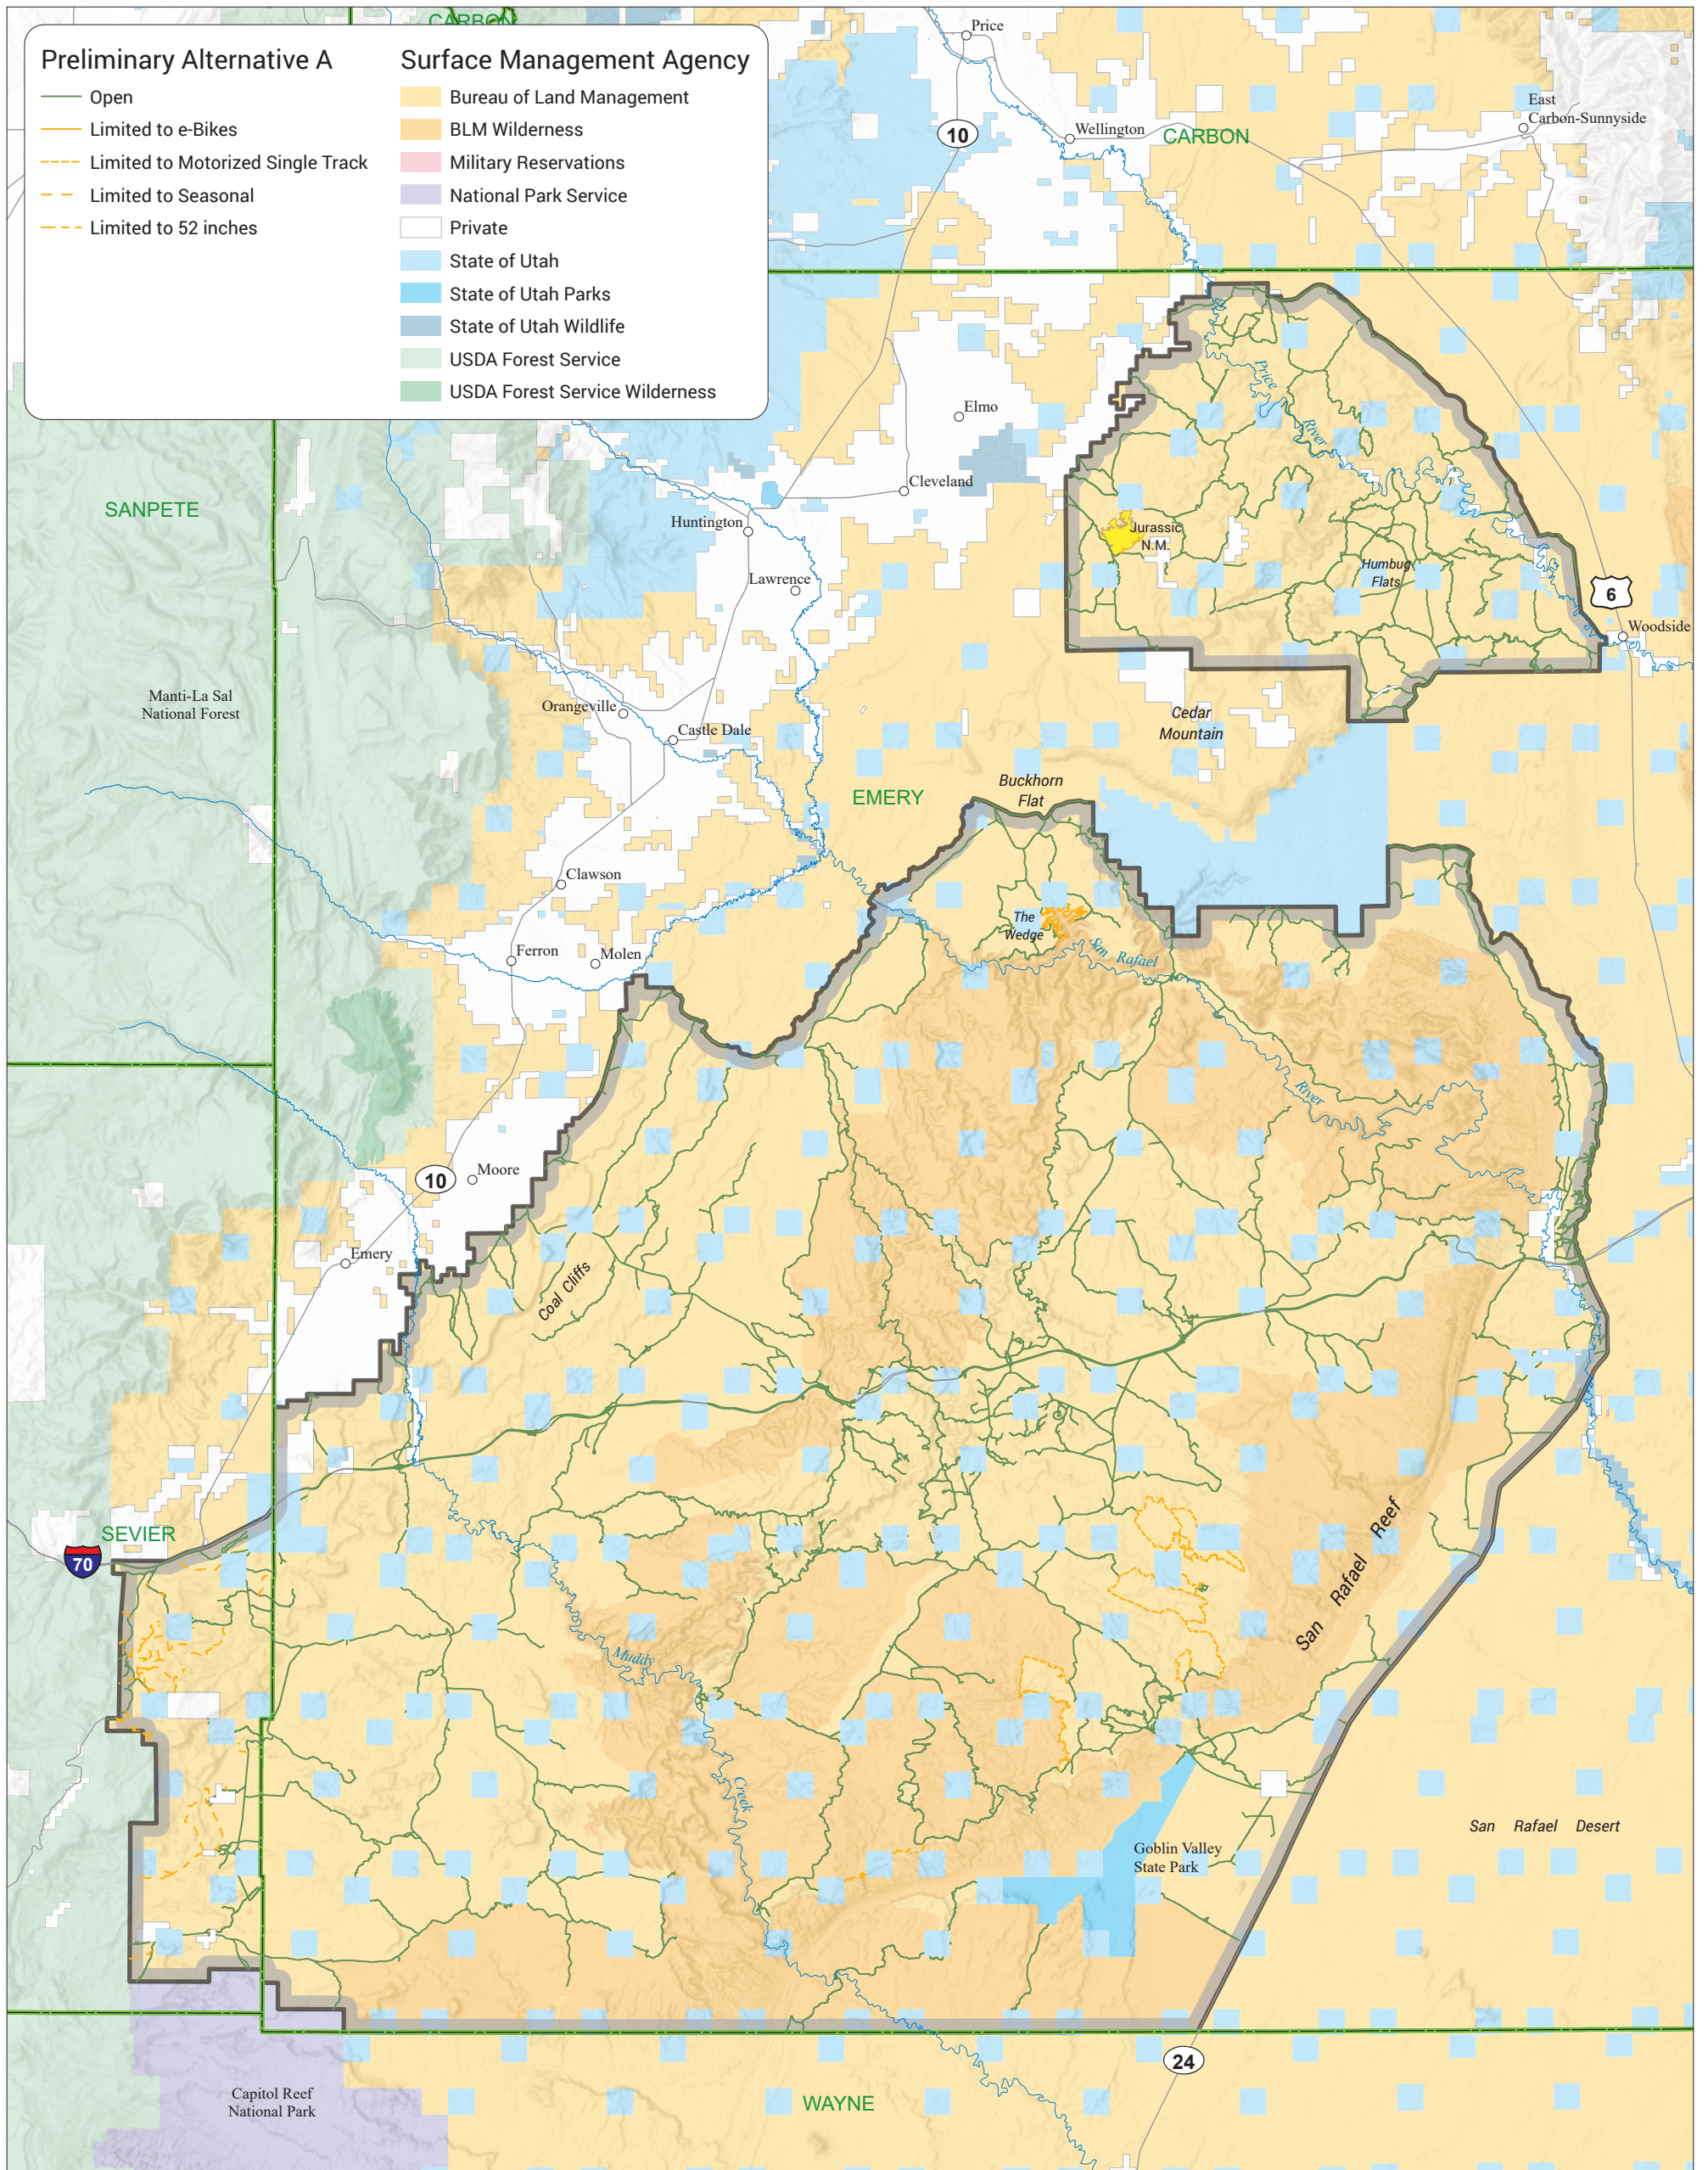

# San Rafael Swell Travel Management Plan

Bureau of Land Management, Utah  
Price Field Office  
125 South 600 West  
Price, UT 84501

## Preliminary Alternative Route Network

2/22/2024

0 5 Miles

No warranty is made by the Bureau of Land Management as to the accuracy, reliability, or completeness of these data for individual use or aggregate use with other data.