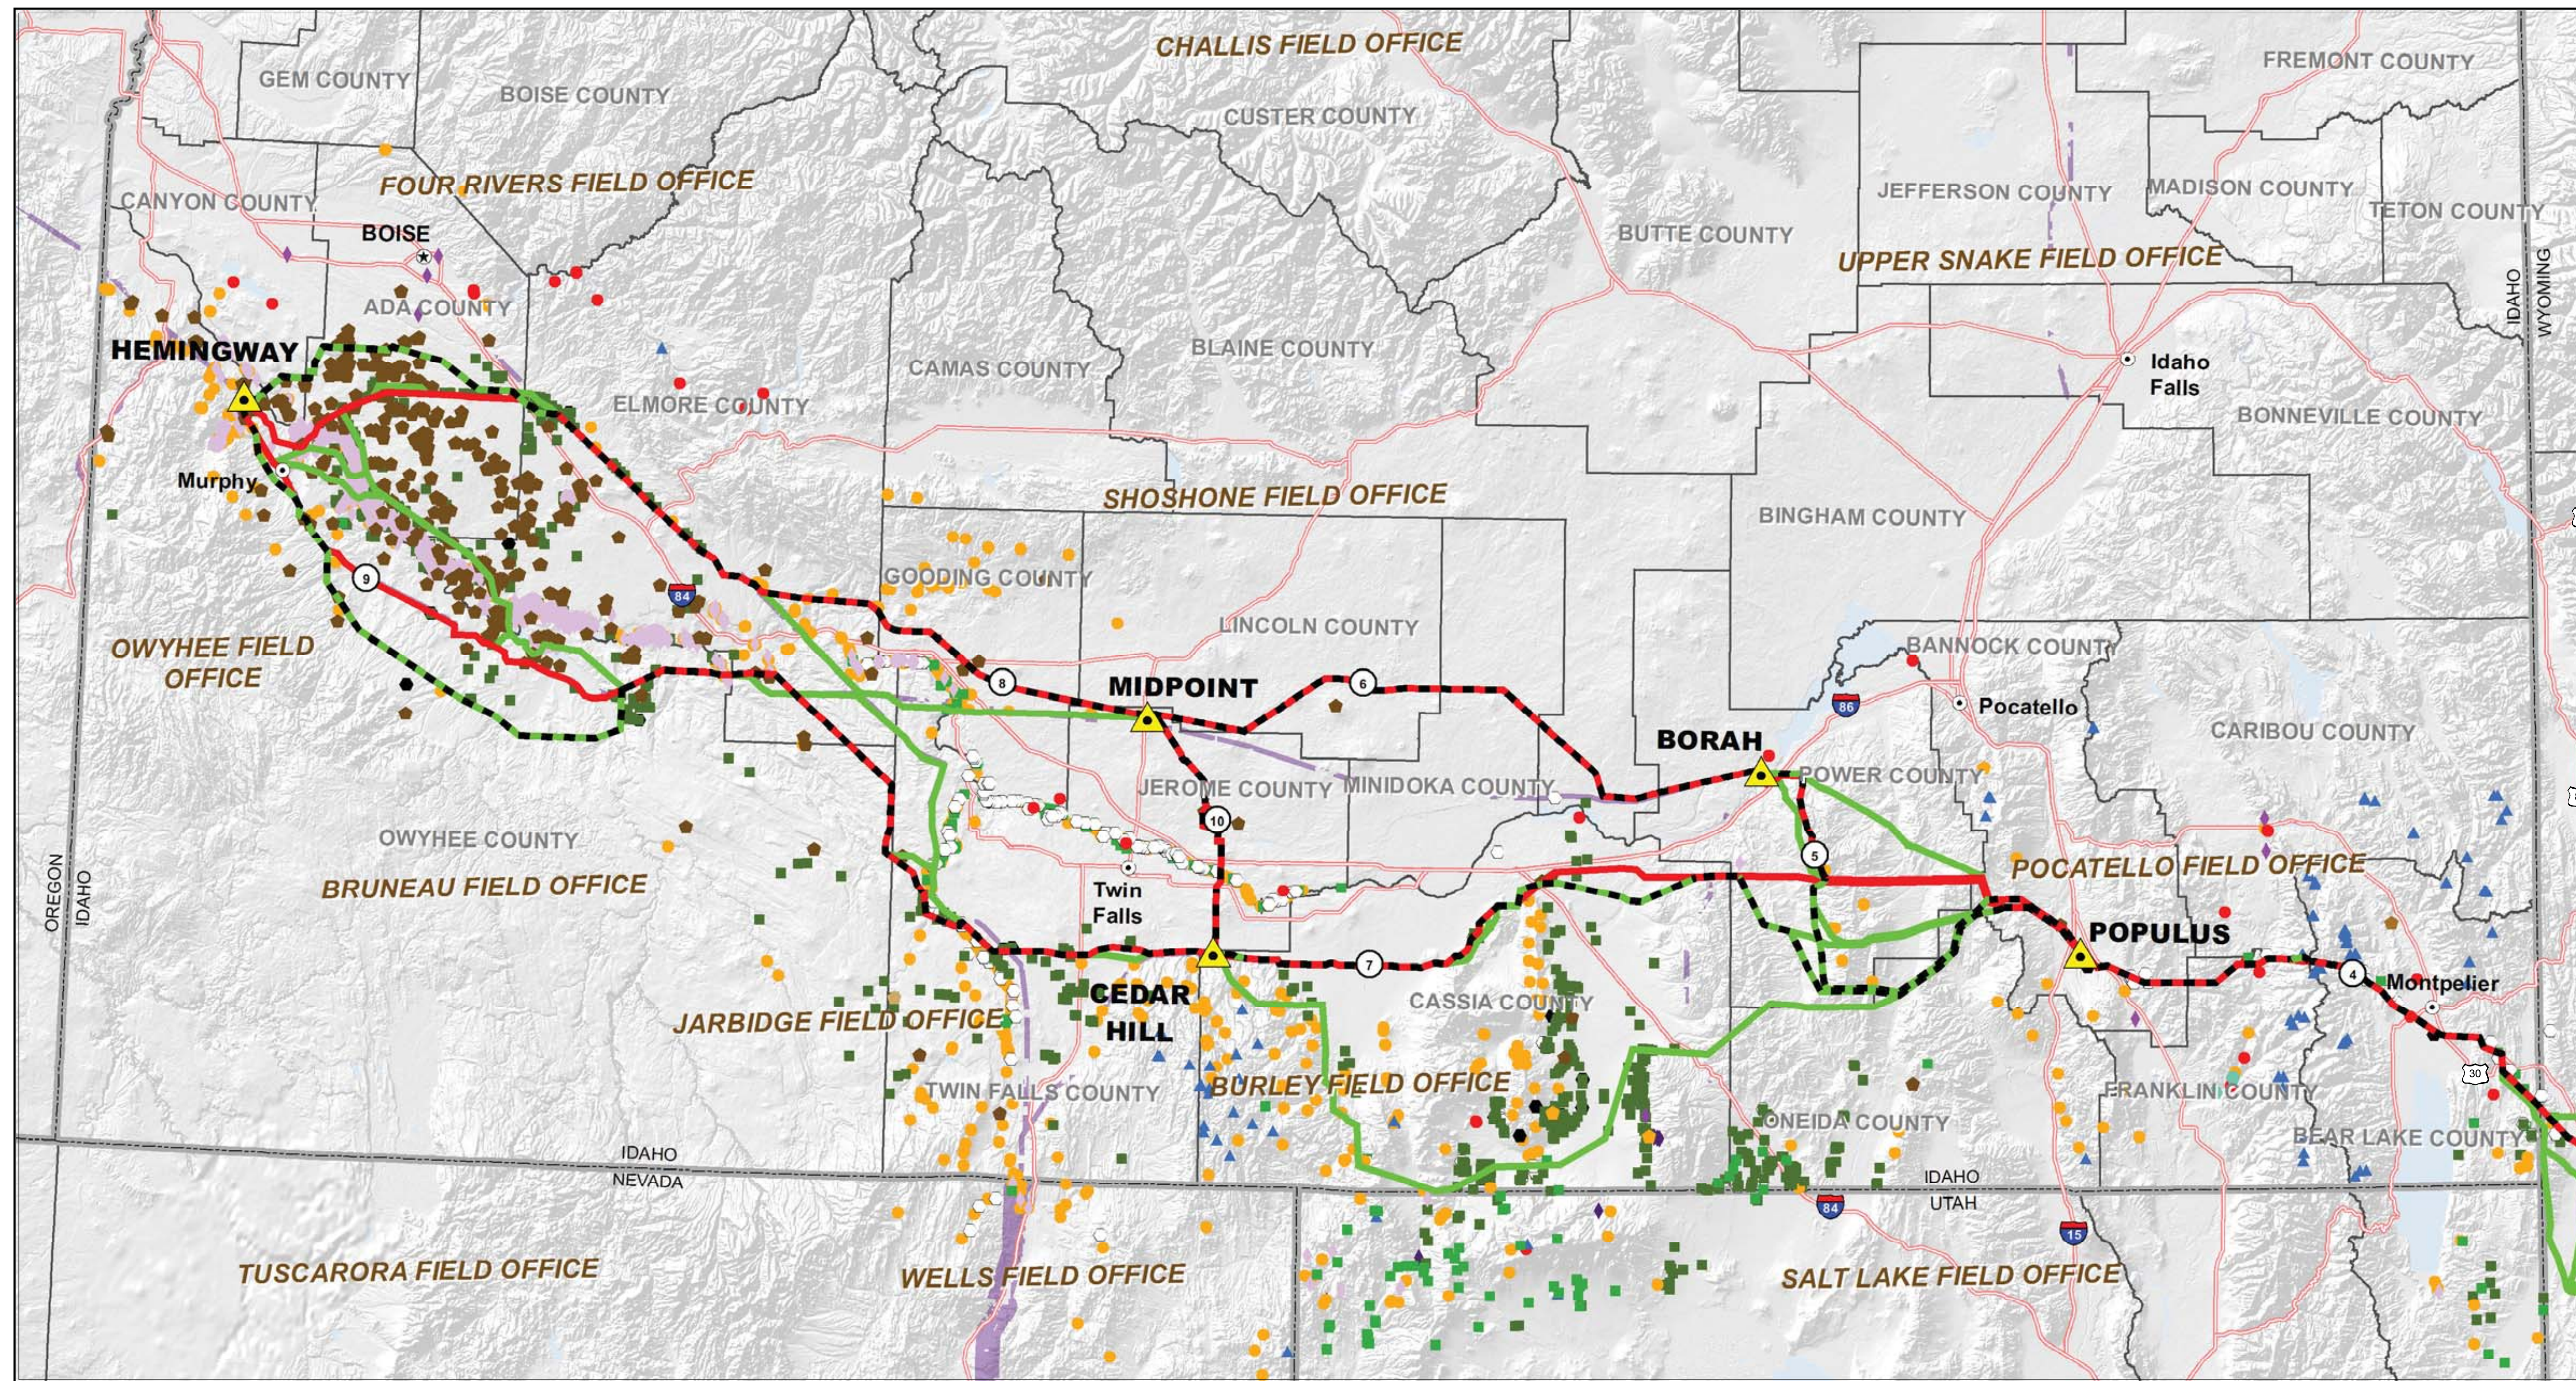

Known Raptor Nests and Roosts, Idaho

Enlarged Area Above

<p>Raptor Nests</p> <ul style="list-style-type: none"> ● Bald Eagle ● Golden Eagle ● Coopers Hawk ▲ Northern Goshawk ▲ Sharp-shinned Hawk △ Unknown Accipiter ■ Ferruginous Hawk ■ Red-tailed Hawk ■ Swainson's Hawk Unknown Buteo ▲ American Kestrel ▲ Merlin ▲ Peregrine Falcon ▲ Prairie Falcon ● Burrowing Owl ● Flammulated Owl ● Great Gray Owl ● Great Horned Owl ● Long-eared Owl ● Short-eared Owl ● Western Screech-Owl ○ Unknown Owl ● Common Raven ● Northern Harrier ○ Osprey ○ Unknown/Other ○ Bald Eagle Roost 	<p>Project Features</p> <ul style="list-style-type: none"> ▲ Substation Location — BLM Preferred Alternative and Proponent Proposed — BLM Preferred Alternative — Proposed Route — Feasible Alternative — West Wide Energy Corridor (WVEC)
--	---

Gateway West
Transmission Line Project

**Known Raptor Nests
and Roosts, Idaho**
Figure E.10-6