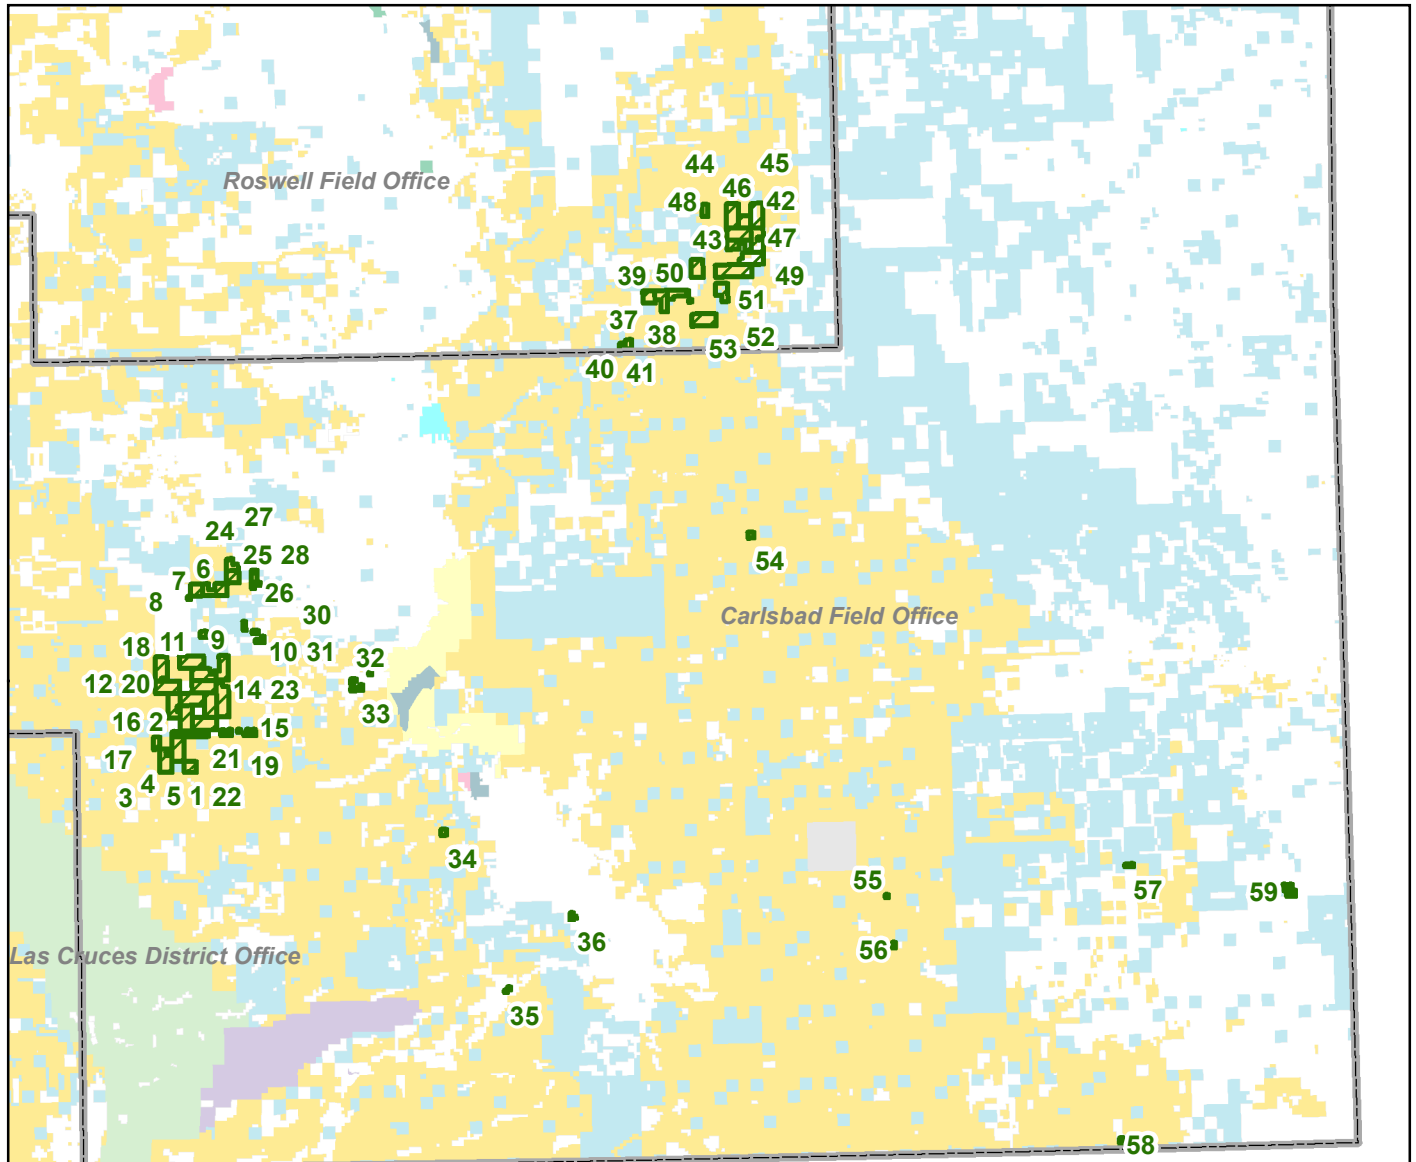

New Mexico Lease Sale Parcels - December 2018

OVERVIEW - Southeast New Mexico

Lease Sale Parcels

 December 2018 Parcels

Surface Ownership

-  Bureau of Land Management
-  Bureau of Reclamation
-  Dept. of Defense
-  Dept. of Energy
-  Fish & Wildlife Service