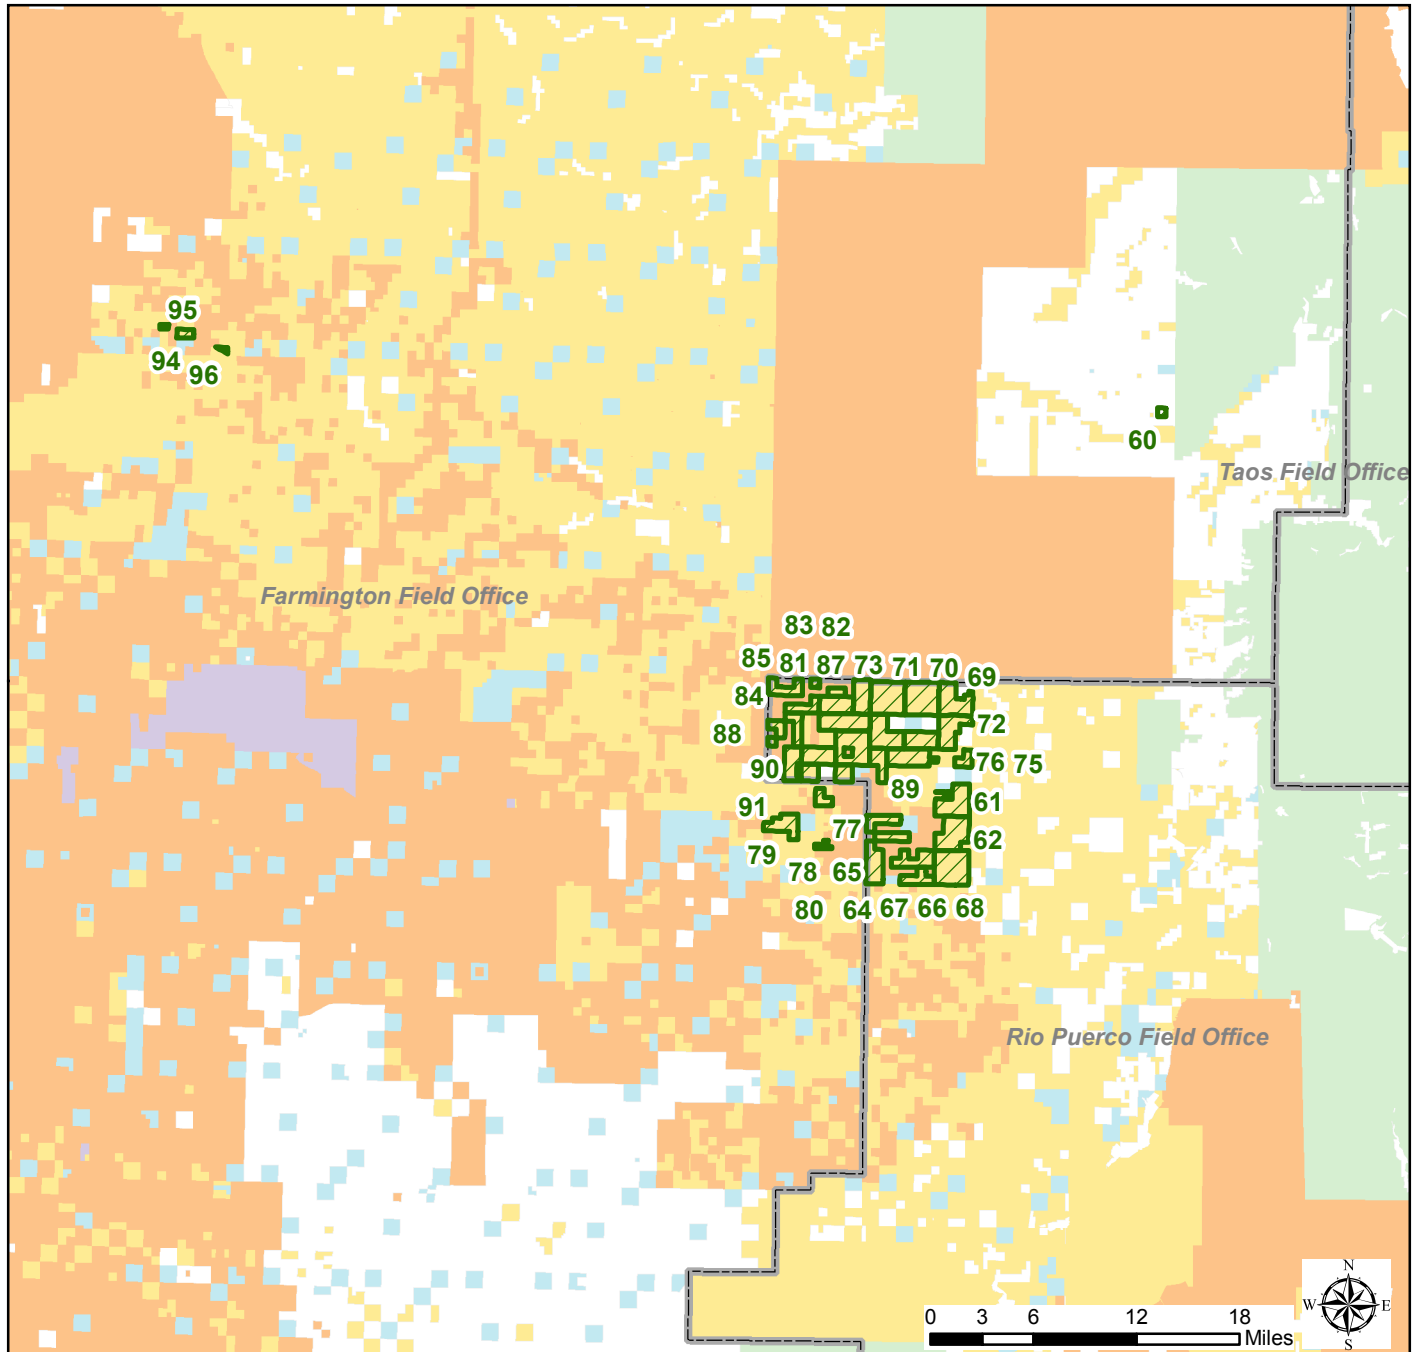

New Mexico Lease Sale Parcels - December 2018

OVERVIEW - Northwest New Mexico

Lease Sale Parcels

 December 2018 Parcels

Surface Ownership

 Bureau of Land Management

 Forest Service

 National Park Service

 Private

 State

 Tribal

No warranty is made by the Bureau of Land Management as to the accuracy, reliability, or completeness of these data for individual use or aggregate use with other data, or for purposes not intended by BLM. Spatial information may not meet National Map Accuracy Standards. This information may be updated without notification.