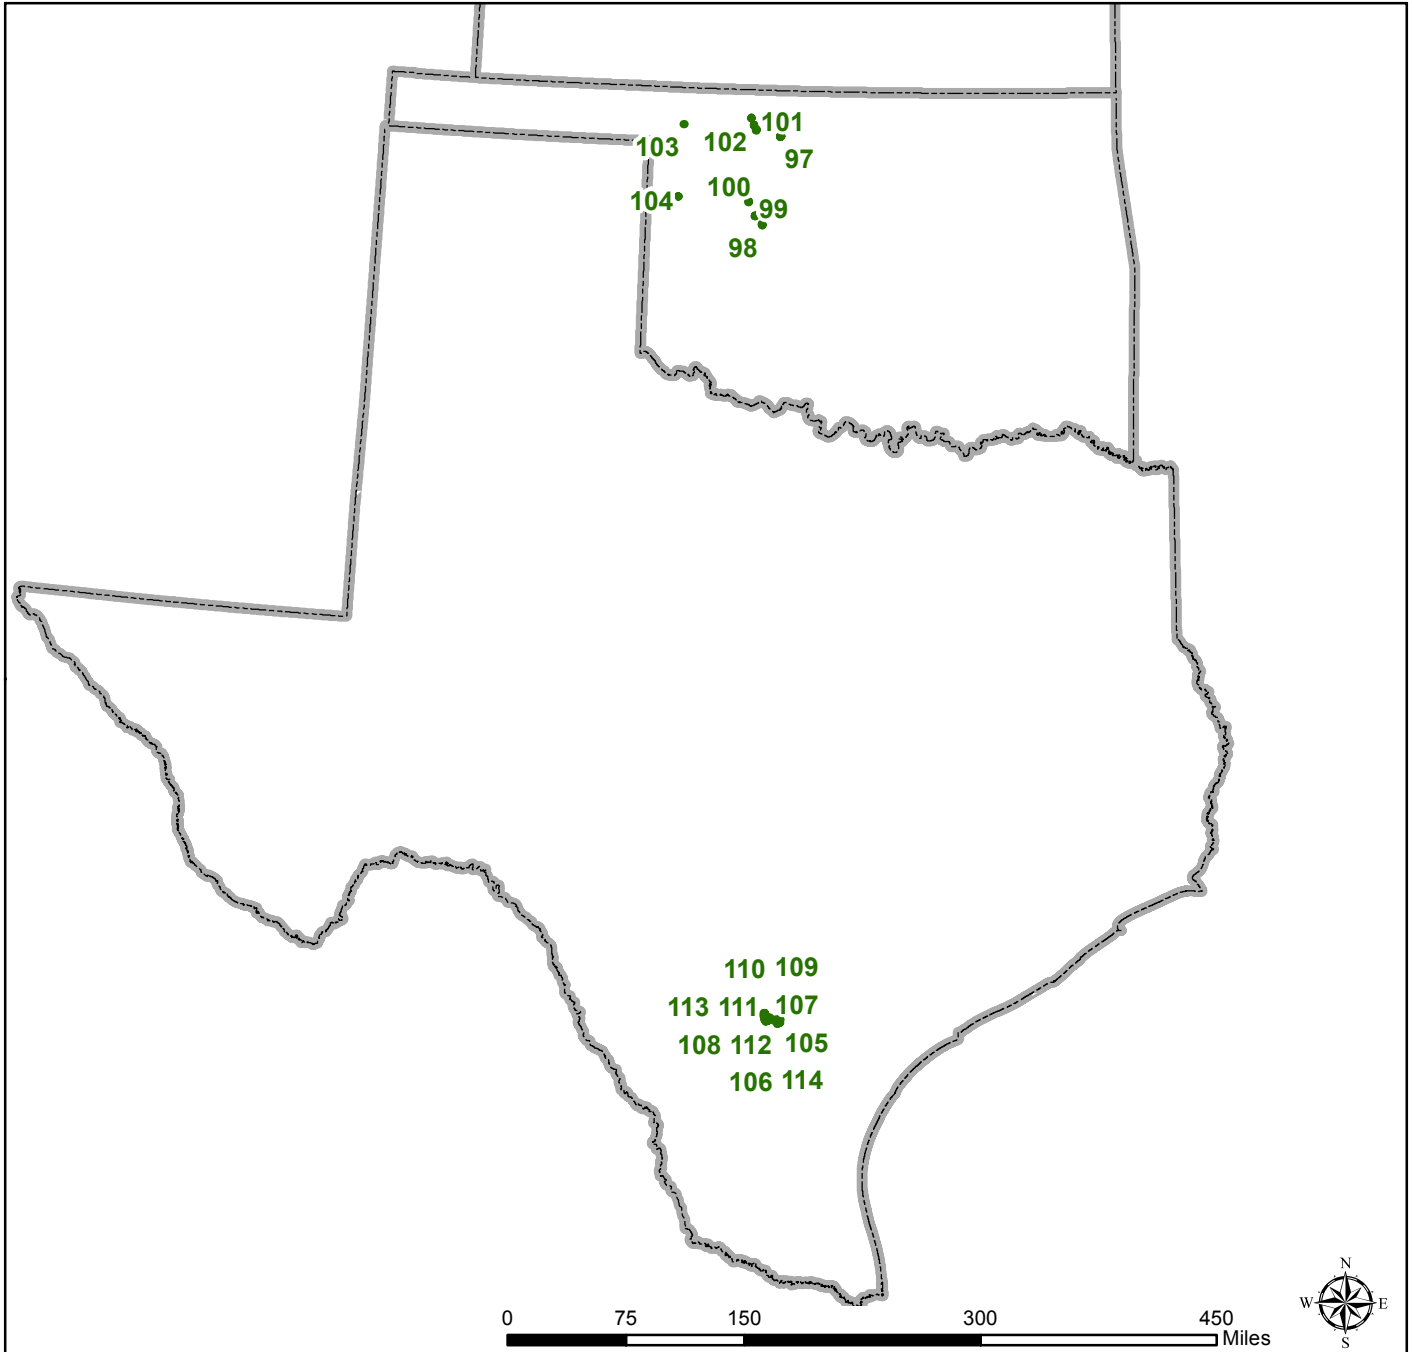

New Mexico Lease Sale Parcels - December 2018

OVERVIEW - Oklahoma Field Office

Lease Sale Parcels

 December 2018 Parcels

No warranty is made by the Bureau of Land Management as to the accuracy, reliability, or completeness of these data for individual use or aggregate use with other data, or for purposes not intended by BLM. Spatial information may not meet National Map Accuracy Standards. This information may be updated without notice.
Updated October 23, 2018