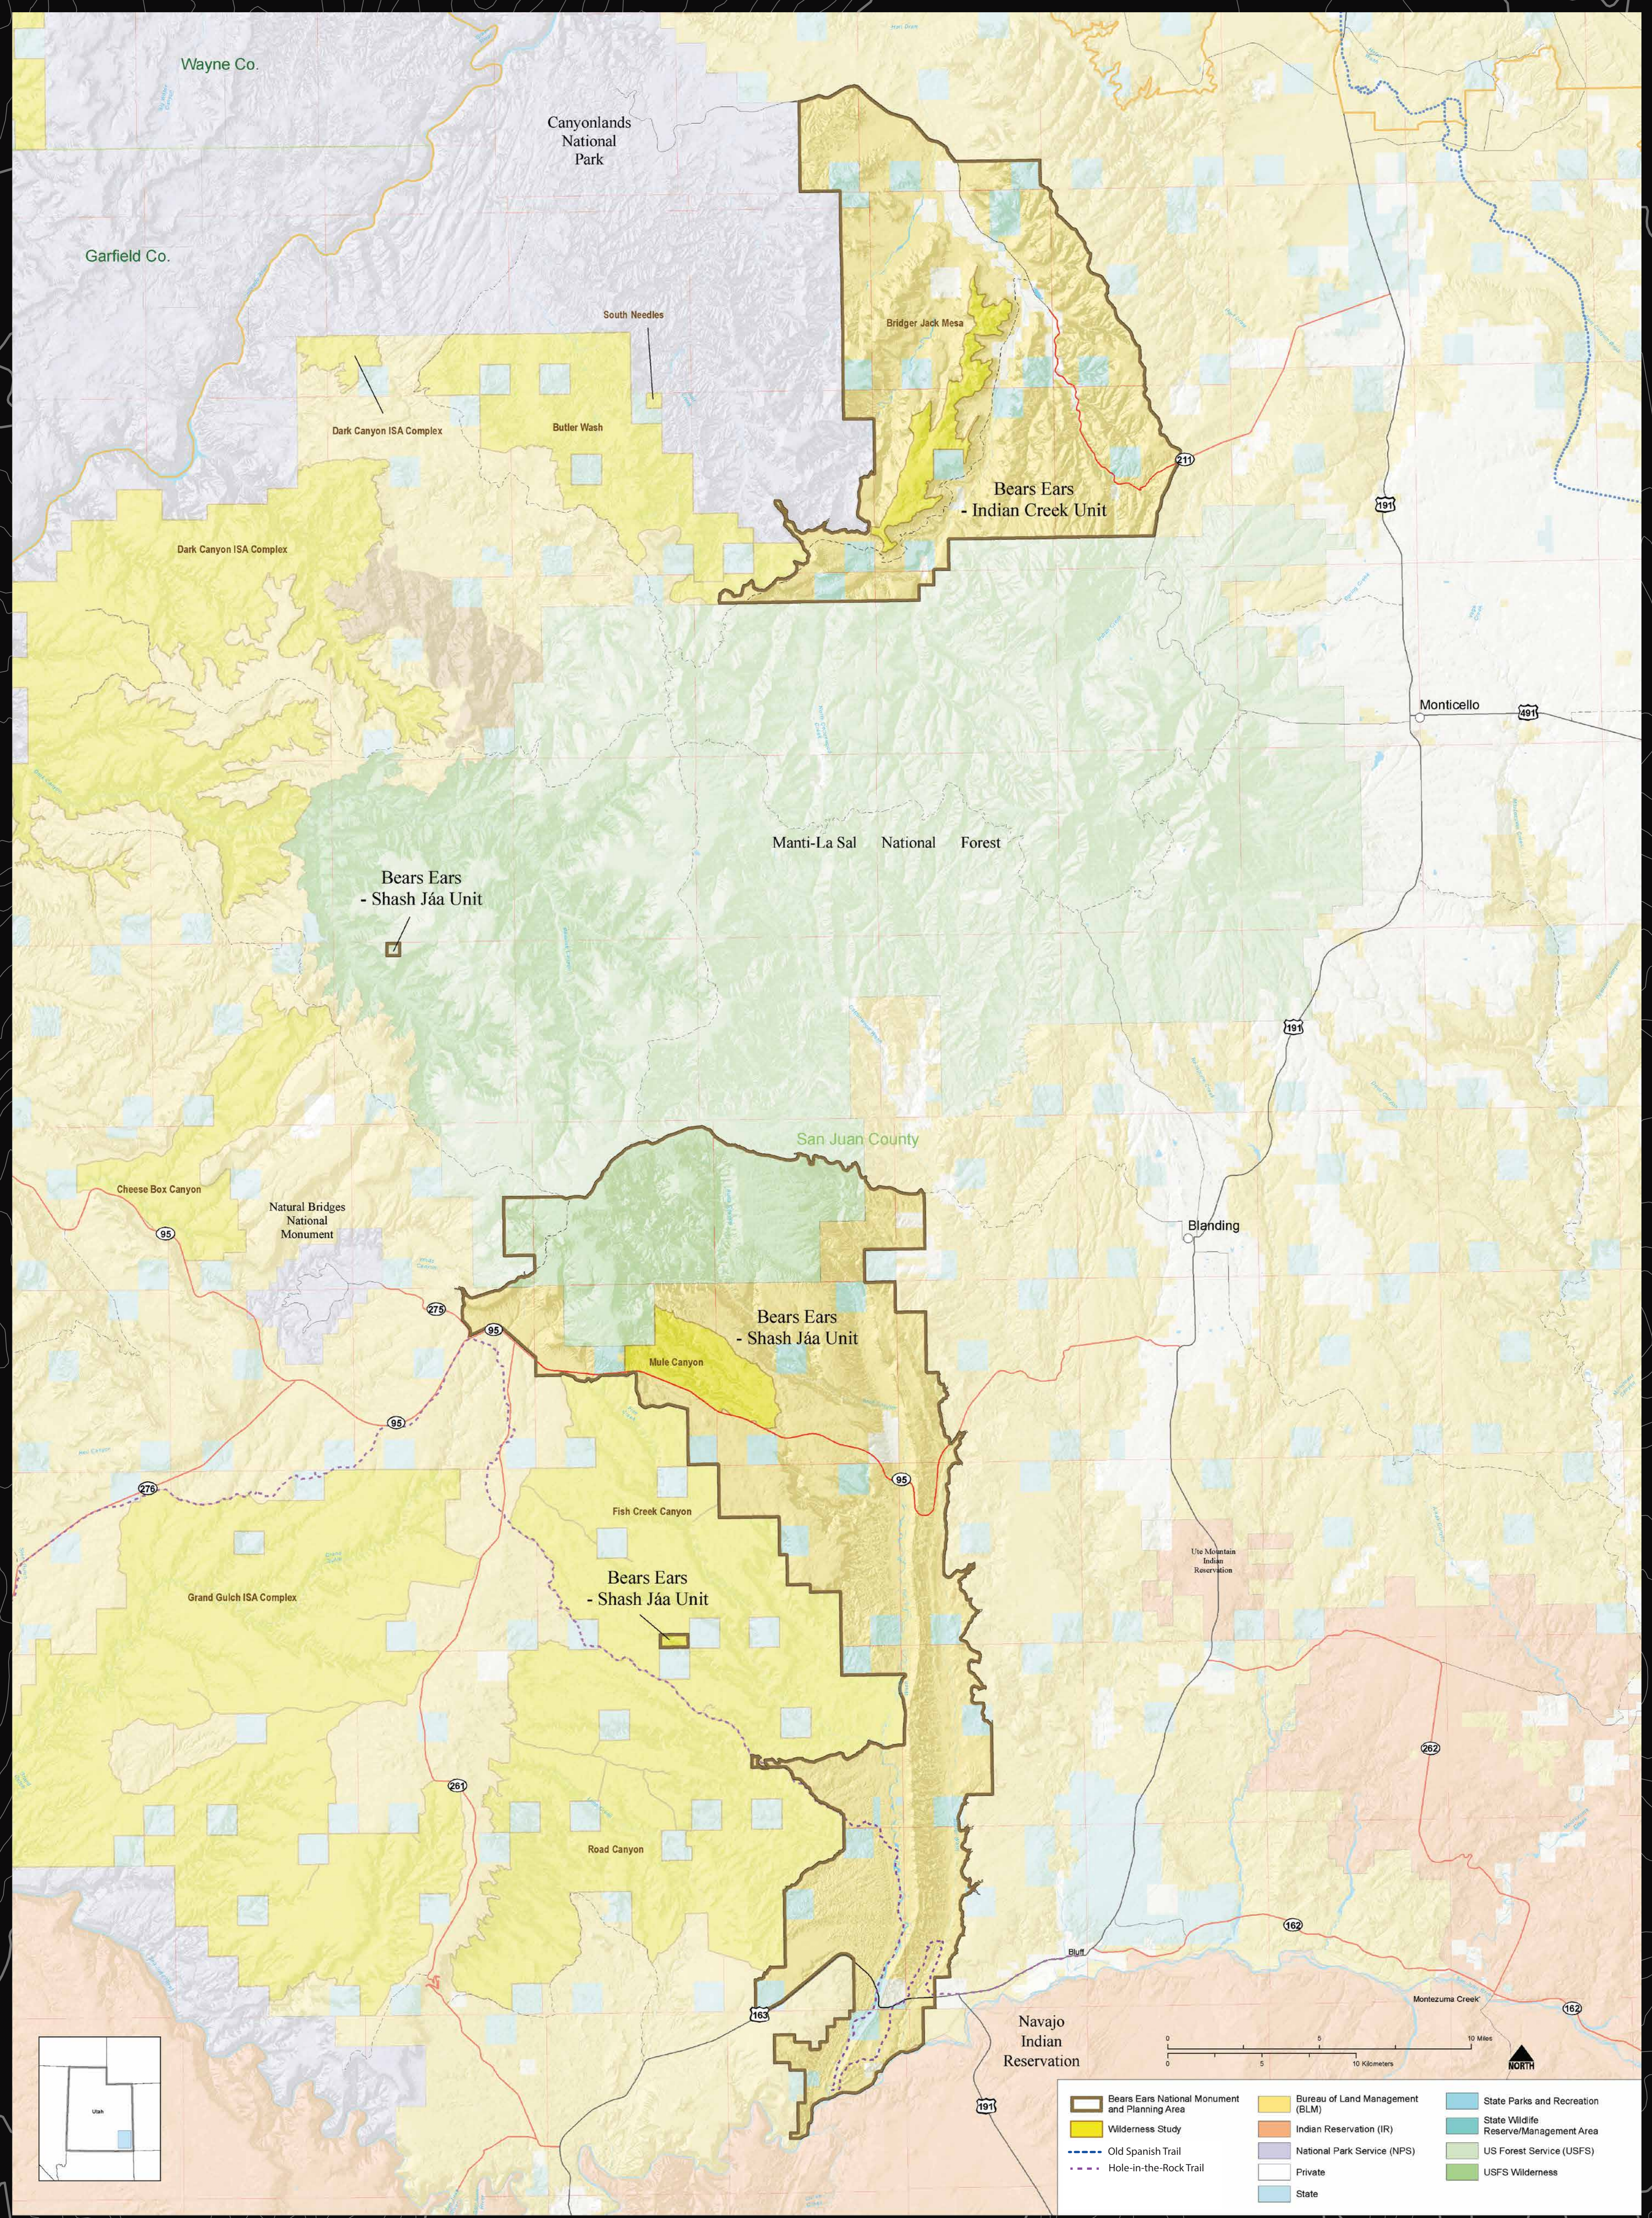

National Conservation Lands

Bears Ears National Monument and Planning Area	Bureau of Land Management (BLM)	State Parks and Recreation
Wilderness Study	Indian Reservation (IR)	State Wildlife Reserve/Management Area
Old Spanish Trail	National Park Service (NPS)	US Forest Service (USFS)
Hole-in-the-Rock Trail	Private	USFS Wilderness
	State	